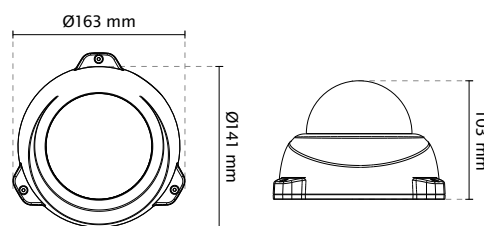

Dimensions

Compatible Accessories

Mounting Kits

All specifications are subject to change without notice. Copyright © VIVOTEK INC. All rights reserved.

Distributed by:

VIVOTEK INC.
6F, No.192, Lien-Cheng Rd., Chung-Ho,
New Taipei City, 235, Taiwan, R.O.C.
T: +886-2-82455282 F: +886-2-82455532
E: sales@vivotek.com

VIVOTEK USA
2050 Ringwood Avenue,
San Jose, CA 95131
T: 408-773-8686 F: 408-773-8298
E: salesusa@vivotek.com

VIVOTEK Europe
Randstad 22-133, 1316BW Almere,
The Netherlands
T: +31(0)36-5298-434
E: sales europe@vivotek.com

Ver. 6