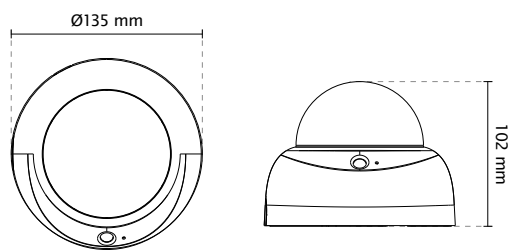

## Technical Specifications

Model	FD8138-H
<b>System Information</b>	
CPU	Multimedia SoC (System-on-Chip)
Flash	128MB
RAM	256MB
<b>Camera Features</b>	
Image Sensor	1/3" Progressive CMOS
Maximum Resolution	1280x800
Lens Type	Vari-focal, Manual Focus
Focal Length	f = 2.8 ~ 12 mm
Aperture	F1.8 ~ F2.85
Auto-iris	P-Iris
Field of View	33° ~ 87° (Horizontal) 21° ~ 54° (Vertical) 39° ~ 110° (Diagonal)
Shutter Time	1/5 sec. to 1/32,000 sec.
WDR Technology	WDR Pro
Day/Night	Removable IR-cut filter for day & night function
Minimum Illumination	0.27 Lux @ F1.8 (Color) 0.001 Lux @ F1.8 (B/W)
Pan/tilt/zoom Functionalities	ePTZ: 48x digital zoom (4x on IE plug-in, 12x built in)
IR Illuminators	Built-in IR illuminators, effective up to 30 meters with Smart IR IR LED*6
On-board Storage	MicroSD/SDHC/SDXC card slot
<b>Video</b>	
Compression	H.264, MJPEG
Maximum Frame Rate	H.264: 30 fps @ 1280x800 MJPEG: 30 fps @ 1280x800
Maximum Streams	3 simultaneous streams
S/N Ratio	Above 61 dB
Dynamic Range	110 dB
Video Streaming	Adjustable resolution, quality and bitrate
Image Settings	Time stamp, text overlay, flip & mirror Configurable brightness, contrast, saturation, sharpness, white balance, exposure control, gain, backlight compensation, privacy masks, Scheduled profile settings, 3D noise reduction, seamless recording
<b>Audio</b>	
Audio Capability	Audio input/output (full duplex)
Compression	G.711, G.726
Interface	Built-in microphone Audio output
<b>Network</b>	
Users	Live viewing for up to 10 clients
Protocols	IPv4, IPv6, TCP/IP, HTTP, HTTPS, UPnP, RTSP/RTP/RTCP, IGMP, SMTP, FTP, DHCP, NTP, DNS, DDNS, PPPoE, CoS, QoS, SNMP, 802.1X

## Dimensions