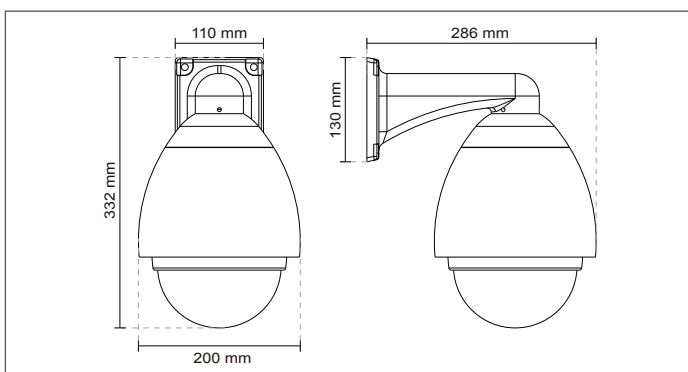

Alarm and Event Management	· Triple-window video motion detection · Audio detection · Three D/I and two D/O for external sensor and alarm · Event notification using HTTP, SMTP or FTP · Local recording of MP4 file

Security	· Multi-level user access with password protection · IP address filtering · HTTPS encrypted data transmission · 802.1X port-based authentication for network protection

Users	· Live viewing for up to 10 clients

Dimension	· Camera: $\varnothing$ 200 mm x 270 mm · Cable length: 1330 mm · Cable diameter: $\varnothing$ 15 mm; Max width: $\varnothing$ 20 mm

Weight	· Net: 3,400 g

LED Indicator	· System power and status indicator · System activity and network link indicator

Power	· 24V AC · Power consumption: Max. 60 W · 802.3at compliance PoE plus

Housing	· Weather-proof IP66-rated housing

Approvals	· CE, LVD, FCC, VCCI, C-Tick

Operating Environments	· Temperature: -40°C ~ 55°C (AC 24V) · Temperature: -10°C ~ 55°C (PoE Plus) · Humidity: 90% RH

Viewing System Requirements	· OS: Microsoft Windows 7/Vista/XP/2000 · Browser: Mozilla Firefox, Internet Explorer 6.x or above · Cell phone: 3GPP player · Real Player: 10.5 or above · Quick Time: 6.5 or above

Installation, Management, and Maintenance	· Installation Wizard 2 · 32-CH ST7501 recording software · Supports firmware upgrade

Applications	· SDK available for application development and system integration

Warranty	· 24 months

Dimension

All specifications are subject to change without notice. Copyright © 2012 VIVOTEK INC. All rights reserved. P/N: 626006700G

Distributed by:

VIVOTEK INC.
6F, No.192, Lien-Cheng Rd., Chung-Ho, New Taipei City, 235, Taiwan, R.O.C.
| T: +886-2-82455282 | F: +886-2-82455532 | E: sales@vivotek.com

VIVOTEK USA, INC.
2050 Ringwood Avenue, San Jose, CA 95131
| T: 408-773-8686 | F: 408-773-8298 | E: salesusa@vivotek.com