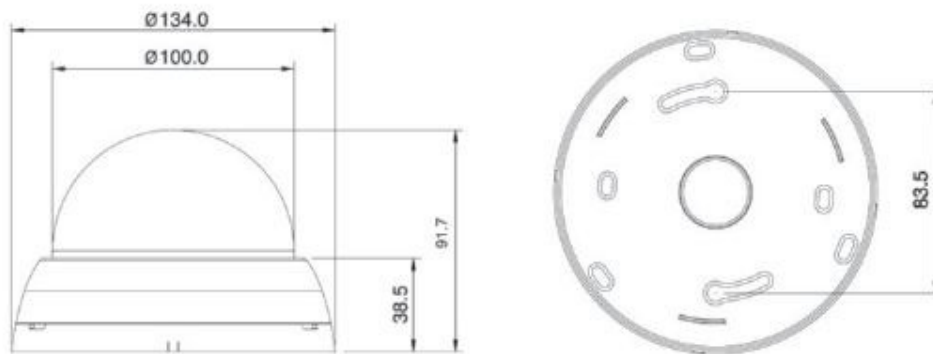

Options

- *Power source : 12VDC, 12VDC/24VAC*
- *Lens option : 2.9mm/ 3.6mm/ 4.3mm/ 6mm/ 8mm Fixed Iris lens – Digital DN*
- *Mounting : Wall or Ceiling mount bracket*

Dimension

Specification

MODEL	VD101EH-DN
Image sensor	1/3" Sony 960H Ex-view HAD CCD II
Effective Pixels	NTSC : 976(H) x 494(V), PAL : 976(H) x 582(V)
H. Resolution	650TV Lines(Color)/ 700TV Lines(B/W)
Synchronizing system	Internal
Scanning system	NTSC : 525 Lines PAL : 625 Lines 2:1 Interlaced
Video output	1.0Vp-p Composite 75 Ohms
S/N ratio	More than 52dB (AGC Off)
Min. Illumination	0.1Lux(Color)/ 0.01Lux(B/W)
Shutter Speed	NTSC:1/60~1/100,000 sec. PAL:1/50~1/100,000 sec.
Gamma Correction	Standard $\gamma = 0.45$
White Balance	1,800 K ~ 10,500 K Auto (ATW/ Push/ Push lock/ User 1/2, Anti CR, Manual)
Gain Control	Standard : -6dB ~ 44.8dB Auto
Smear Effect	0.005%
Power source	12VDC, 12VDC/24VAC
Operating current	160mA/12VDC, 85mA/24VAC
Lens(Standard)	2.8-12mm Varifocal DC Auto Iris lens
Lens(Option)	2.9mm/ 3.6mm/ 4.3mm/6mm/ 8mm Fixed Iris lens
MTBF	80,000 hours
Iris Control	Auto
Operating temp./Humidity	-10°C ~ 50°C (Humidity : 0% RH ~ 90% RH)
Measurement (mm)	134(D)x91.7(L)
Weight (Approx. g)	500