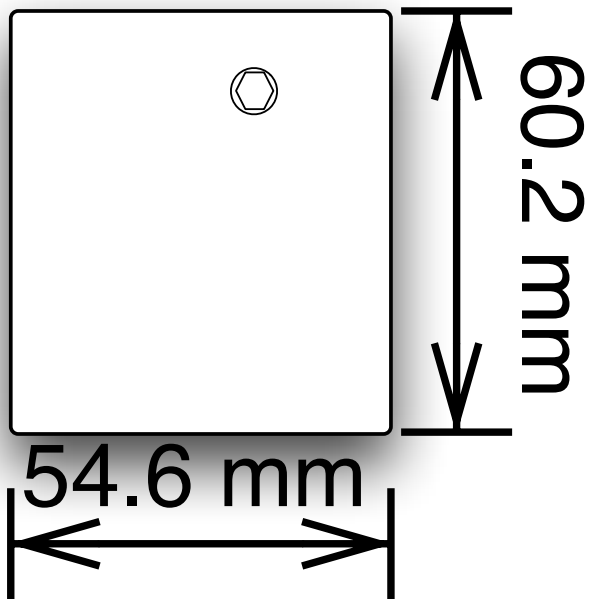

VIQ-PPMT

Parapet Mount Adapter

Material	Aluminum	
Color / Finish	Grey/beige powder coat	Approximates to Pantone 7527C
Weight	118 grams	.26 lbs.

VIQ-PPMT Outer Dimensions

VIQ-PPMT product image.

VIQ-PPMT shown with VIQ-DPC1 Dome Pendant Cap