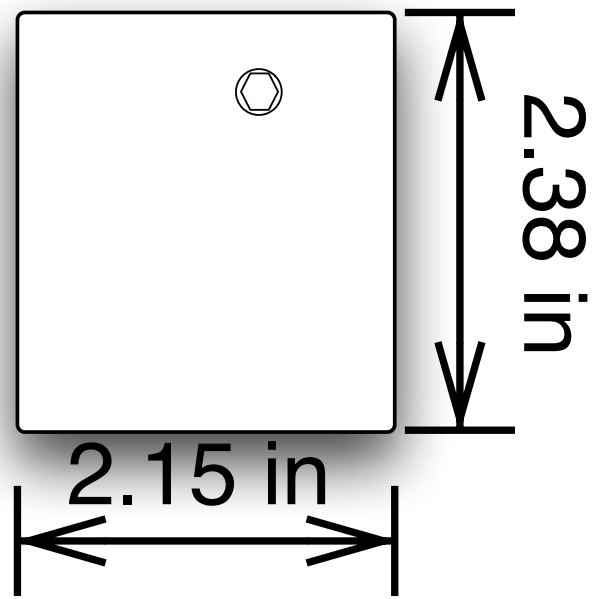

VIQ-PPMT

Parapet Mount Adapter

Material	Aluminum	
Color / Finish	Grey/beige powder coat	Approximates to Pantone 7527C
Weight	118 grams	.26 lbs.

VIQ-PPMT Outer Dimensions

VIQ-PPMT product image.

VIQ-PPMT shown with VIQ-DPC1 Dome Pendant Cap