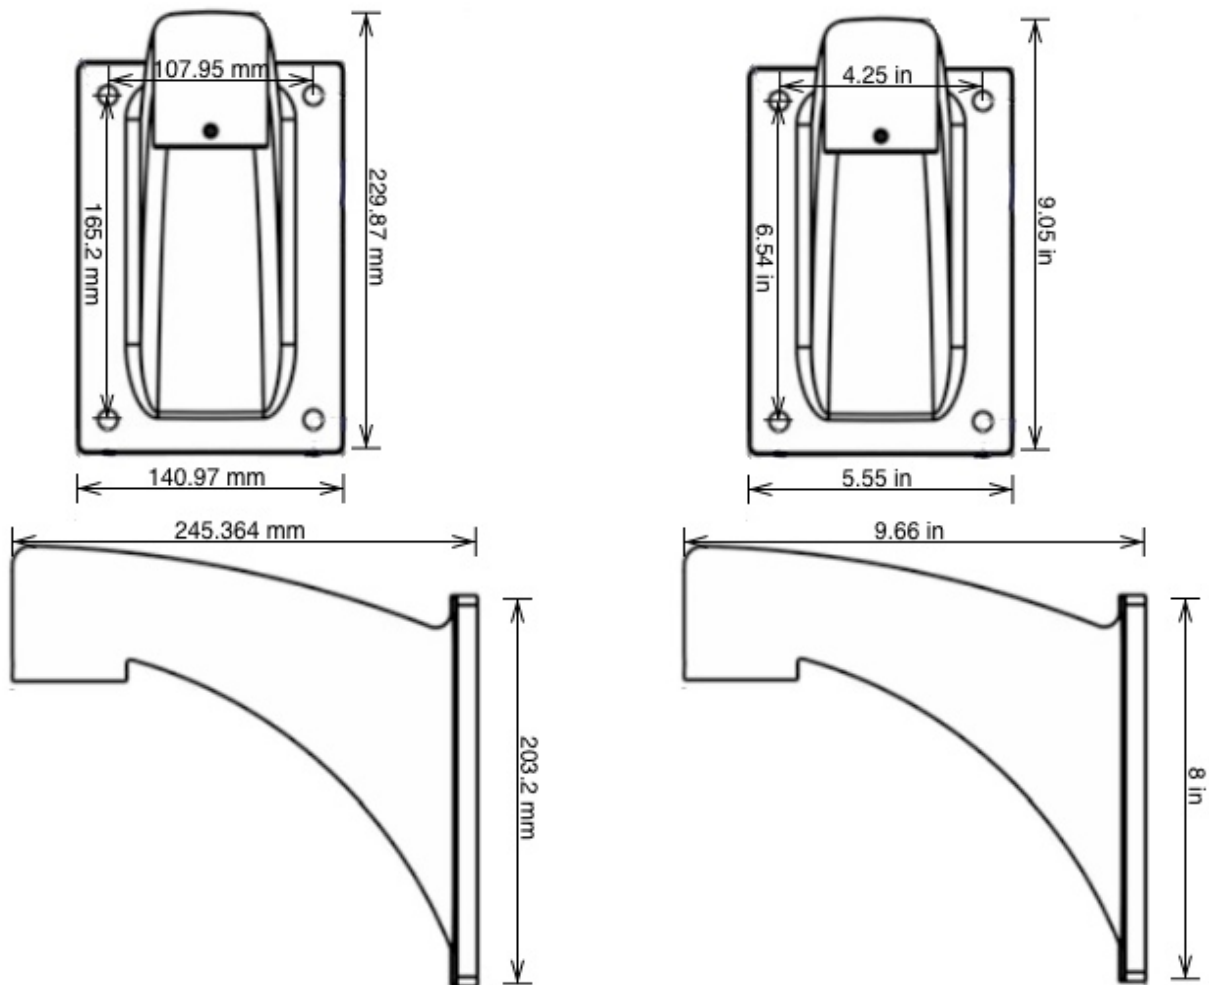

VIQ-DPWM1 Wall Mount Arm/Bracket

Material	Aluminum	
Color / Finish	Grey/beige powder coat	Approximates to Pantone 7527C
Weight	.9 kg	1.9 lbs

Dimensions

VIQ-DPWM1 shown in sample installations with related accessories.

Side and rear views of VIQ-DPWM1 Wall Mount Bracket