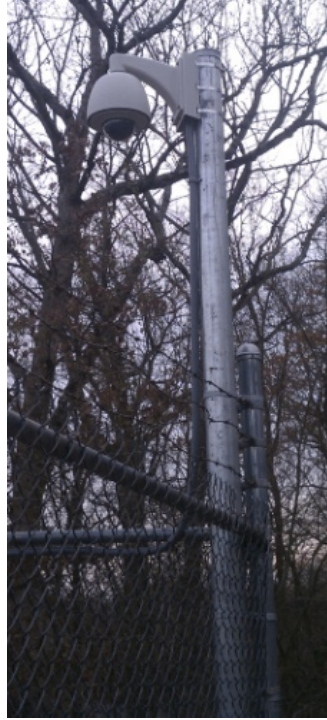

VIQ-DPWM1 Wall Mount Arm/Bracket

Material	Aluminum	
Color / Finish	Grey/beige powder coat	Approximates to Pantone 7527C
Weight	.9 kg	1.9 lbs

Dimensions

VIQ-DPWM1 shown in sample installations with related accessories.

Side and rear views of VIQ-DPWM1 Wall Mount Bracket