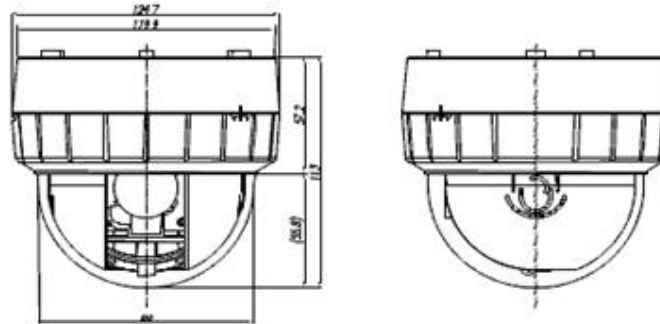

### Mechanical and Electrical

<b>Construction:</b>	Plastic base; polycarbonate clear dome		
<b>Camera Angle of Adjustment:</b>	3-axis adjustment, pan, tilt and roll (azimuth). 360° pan; 90° tilt; 360° rotation		
<b>Mounting:</b>	Surface mount or in-ceiling mount		
<b>Dimensions:</b>	4.9 in. (125 mm) (Diam) x 4.4 in. (113 mm) (H), 3.9 in. (100 mm) (Dome Diam)		
<b>Weight:</b>	0.9 lb (400 g)		
<b>Input Power:</b>	12 VDC, 24 VAC, PoE (IEEE 802.3af Class 0)		
<b>Current:</b>	12 VDC: 360 mA; 24 VAC: 121mA; PoE: 90 mA	12 VDC: 360 mA; 24 VAC: 121mA; PoE: 90 mA	12 VDC: 386 mA; 24 VAC: 132 mA; PoE: 100 mA
<b>Power Consumption:</b>	4.4 W	4.4 W	4.8 W

Copyright © 2011 Vicon Industries Inc. All rights reserved.

**Dimensional Drawing**

<b>Resolution</b>	<b>Lens</b>	<b>Model Number</b>
VGA resolution	3.3 - 12 mm autoiris varifocal lens	V960D-N312
	3.3 - 12 mm remote zoom and focus	V960D-N312M
	9 - 22 mm remote zoom and focus	V960D-N922M
720p resolution (1.3 megapixel)	3.3 - 12 mm autoiris varifocal lens	V961D-N312
	3.3 - 12 mm remote zoom and focus	V961D-N312M
	9 - 22 mm remote zoom and focus	V961D-N922M
1080p resolution (2 megapixel)	3.3 - 12 mm autoiris varifocal lens	V962D-N312
	3.3 - 12 mm remote zoom and focus	V962D-N312M
	9 - 22 mm remote zoom and focus	V962D-N922M