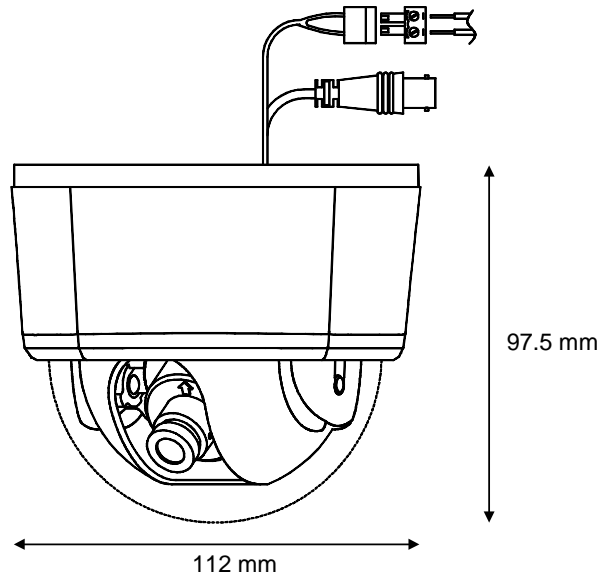

Dimensions

Technical data

	CFFB1310-LC	CFFB1315-LC	CFFC1310-LP	CFFC1315-LP
General				
• Fixed Dome Description	Standard Resolution Monochrome	High Resolution Monochrome	Standard Resolution Colour	High Resolution Colour
• Image sensor	1/3" CCD	1/3" CCD	1/3" CCD	1/3" CCD
• Horizontal resolution	400 TV lines	580 TV lines	330 TV lines	480 TV lines
• Minimum illumination (at 50IRE)	0.13 Lux	0.2 Lux	0.31 Lux	0.56 Lux
• S/N ratio	>50 dB	>50 dB	>50 dB	>50 dB
• Electronic shutter (AES)	1/50 to 1/100K s	1/50 to 1/100K s	1/50 to 1/100K s	1/50 to 1/100K s
• Backlight compensation	ON or OFF	ON or OFF	ON or OFF (software allows 6 zones)	ON or OFF (software allows 6 zones)
• Gain control	AGC ON or OFF	AGC ON or OFF	AGC ON or OFF	AGC ON or OFF
• White balance			automatic	automatic
• Bubble type	clear	clear	clear	clear
Video output				
• Format	CCIR, 625 lines	CCIR, 625 lines	PAL, 625 lines	PAL, 625 lines
• Signal (composite)	1Vpp, 75 Ohm, BNC	1Vpp, 75 Ohm, BNC	1Vpp, 75 Ohm, BNC	1Vpp, 75 Ohm, BNC
• Local Service Monitor output	Yes (cable included)	Yes (cable included)	Yes (cable included)	Yes (cable included)
Lens details				
• Focal length	3.7 mm	3.7 mm	3.7 mm	3.7 mm
• Focus type	manual	manual	manual	manual
• Maximum relative aperture	F2.0	F2.0	F2.0	F2.0
• Iris	fixed	fixed*	fixed	fixed
• Horizontal angle of view	70°	70°	70°	70°
• Minimum object distance	0.2m	0.2m	0.2m	0.2m
Electrical				
• Supply voltage	12VDC / 24VAC 3.0W	12VDC / 24VAC 3.0W	12VDC / 24VAC 3.5W	12VDC / 24VAC 3.5W
• RS232 remote setup (optional)			Yes	Yes
Mechanical				
• Weight	0.29 kg	0.29 kg	0.29 kg	0.29 kg
• Dimensions (Ø x H)	112 x 97.5 mm	112 x 97.5 mm	112 x 97.5 mm	112 x 97.5 mm