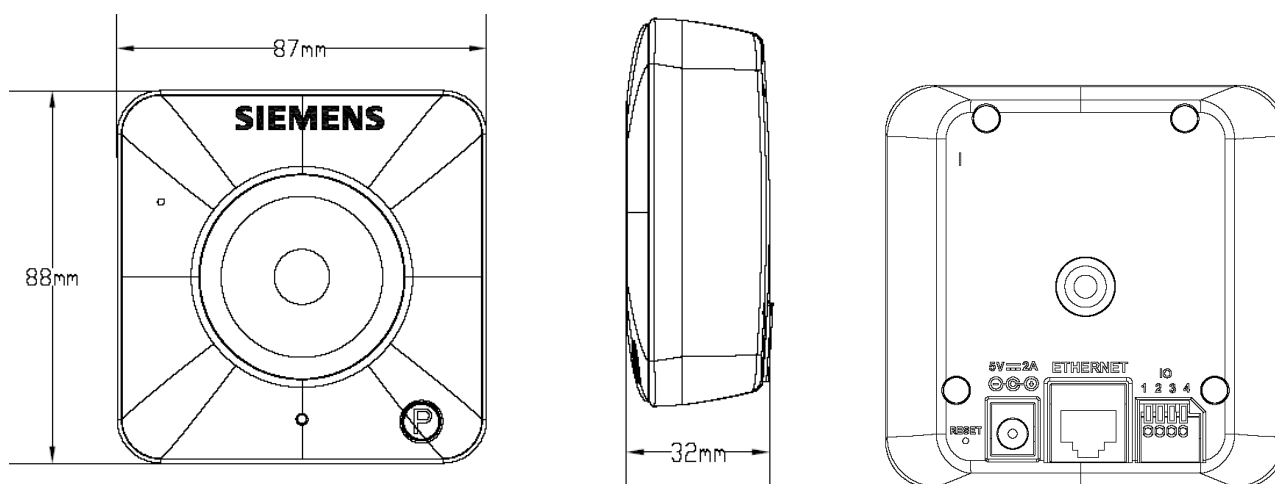

CCIC1410 **MJPEG / MPEG4 Dual-Streaming** **Indoor Colour Camera**

CCIC1410-L
CCIC1410-LA
CCIC1410-LAW

- IP colour camera kit incl. wall mount and power supply
- Real-time MJPEG and MPEG4 encoding
- Simultaneous dual-streaming
- Integrated lens: 4.1 mm, F2.0
- VGA 640x480 and QVGA 320x240 (max. 30 ips)
- 802.11b/g WLAN support (model: CCIC1410-LAW)
- Integrated web server
- Motion detection and event email notification
- Digital input and output for connection of external sensor and alarm
- Optional audio support via integrated microphone
- Support of 3GPP mobile surveillance

Dimensions and connections

Technical details

Specification	CCIC1410-L	CCIC1410-LA	CCIC1410-LAW
Image system			
Image sensor	1/4" CMOS sensor		
Pixels	640 (H) x 480 (V)		
Compression	MJPEG / MPEG4 simultaneous dual-streaming		
Picture format	VGA (640 x 480) at max. 30 ips		
Electronics			
Synchronisation	Internal		
Minimum illumination	0.4 lx (F2.0)		
Gamma correction	0.6		
White balance control	AWB/ATW (2500 – 9000 K)		
Shutter speed	1/5 – 1/15000 s		
Audio outputs	-	G.711 (a-law, μ -law), GSM-AMR	
Internal microphone	-	yes	yes
Alarm inputs	-	1 x alarm in	
Alarm outputs	-	1 x alarm out	
Motion detection	3 MD windows (selectable size, position and sensitivity)		
Lens details			
Lens	f = 4.1 mm, F2.0 (built-in)		
Angle of view	49.6° (Horizontal) / 38.2° (Vertical)		
Network			
Ethernet	1 x 10/100 base-T Ethernet connection for LAN / WAN		
WLAN	-	802.11b/g	
Protocols	IPv4, TCP/IP, HTTP, UPnP, RTSP/RTP/RTCP, IGMP, SMTP, FTP, TelNet, DHCP, NTP, DNS, DDNS, PPPoE		
Access protection	Triple user-level access with password protection	Triple user-level access with password protection	Triple user-level access with password protection, WEP, WPA-PSK, WPA2
Event notification	Notification via HTTP, SMTP, FTP		
Event memory	600 KB for MPEG4 pictures		
Privacy	-	Local switching off of video and audio for privacy reasons (configurable in setup)	
Web browser	IE browser 6.0 or above		