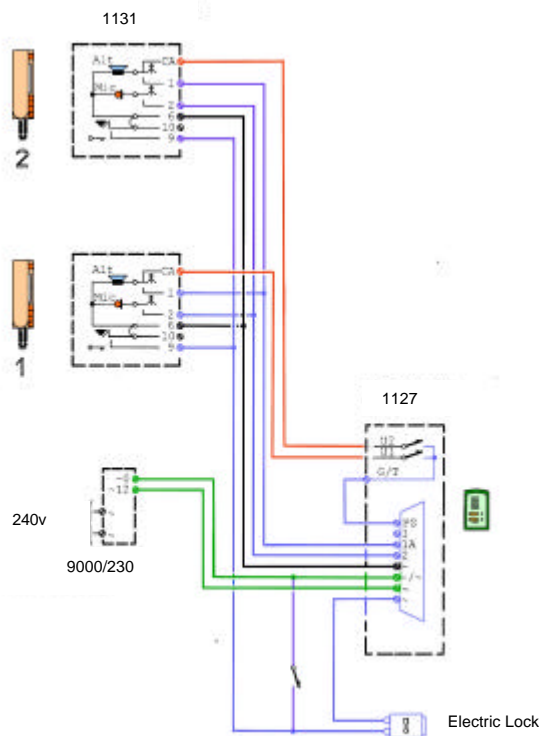

Technical data:

REF.	Data	hxwd mm
1131	Electronic house phone with door opener key (white ABS casing)	218x77x56
9000/230	Transformer 12.5A fuse protected. Power supply – 110/230 VAC 50 Power – 18VA Secondary – 12 VAC with max load of 13.A at 230 VAC and 1.2A at 110 VAC	103x72x75
1127	One and two pushbutton Anodised aluminium push button panel	190.5x96x55

Accessories and spare parts:

REF.	Data	hxwd mm
1127/50	Galvanised steel flush mounting back box for gate installations	177.5x93x48.5
1127/101	Replacement one-pushbutton faceplate	
1127/102	Replacement two-pushbutton faceplate	

1127

CI/SfB

(68.2) X

Audio Boxed Kits

Features:

- Simple to install economy compact 1 and 2-way audio-boxed kits.
- Wall mounted electronic call house phone by 'Giugiaro' design with door opener key ideal for all applications.
- Transformer for fitting on three DIN module bar.
- Stylish external anodised aluminium push button panel with metal call buttons and backlit nameplates suitable for surface or semi-flush mounting.
- Galvanised steel flush mounting back box for gate installations.