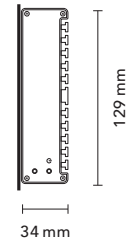

MINI SERVER

Compact biometric server, the core of the Medium Enterprise Solution, pre-installed and pre-configured.

- Automatically connects up to 25 TBS devices
- Synchronizes all data in the system
- Easy mounting and wiring

MINI SERVER

Wall mount

Touchless Biometric Systems AG
Rietbrunnen 2
8808 Pfäffikon SZ
Switzerland
tbs@tbs-biometrics.com
www.tbs-biometrics.com