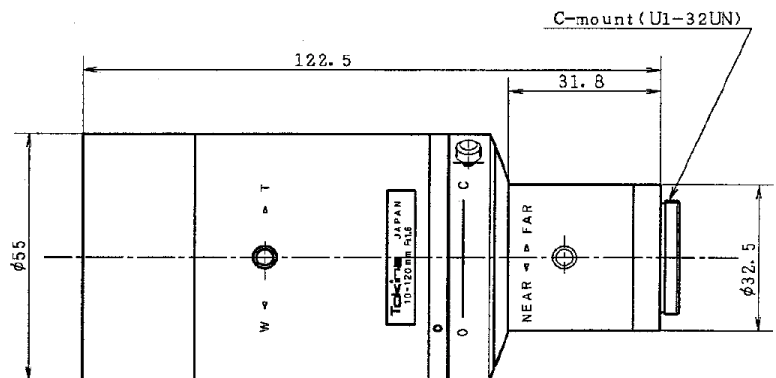

Tokina

VARIFOCAL LENS

TVR1016 f = 10 - 120mm F/1.6 Manual Iris

SPECIFICATIONS

MODEL NUMBER		TVR1016
IMAGE FORMAT		1/2 inch
MOUNT		C
FOCAL LENGTH		10 - 120mm
MAXIMUM APERTURE		F1.6
APERTURE RATIO		F1.6 - Close
BACK FOCAL LENGTH		12.65 - 16.09mm
M.O.D.		0.3m
ANGLE OF VIEW () = 1/3"	DIAGONAL	W43.96° (32.73°) ~ T3.98° (3.00°)
	HORIZONTAL	W34.95° (26.20°) ~ T3.20° (2.40°)
	VERTICAL	W26.20° (19.66°) ~ T2.40° (1.81°)
DIMENSIONS		ø55.0 × H64.0 × L122.5mm
WEIGHT		270g
OPERATING TEMPERATURE		-10°C ~ 45°C
CONTROLS	IRIS	Manual
	FOCUS	Manual
	ZOOM	Manual