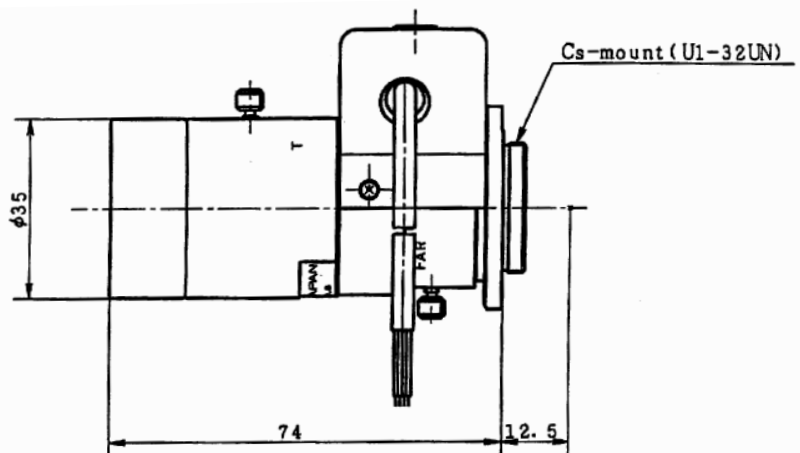

Tokina

VARIFOCAL LENS

TOKINA Co.,Ltd.

Security Products Division

120-4 NOZUTA-MACHI, MACHIDA-SHI,

TOKYO, 195-0063 JAPAN

TEL:+81-42-734-8912 FAX:+81-42-735-1463

E-mail:cctv@tokina.co.jp

TVR0616AI f = 6-60mm F 1.6 VIDEO IRIS

SPECIFICATION

MODEL NUMBER		TVR0616AI	
IMAGE FORMAT		1/3inch	
FOCAL LENGTH		6-60mm	
MAXIMUM APERTURE		F1.6	
APERTURE RATIO		F1.6-C	
BACK FOCAL LENGTH		12.65-16.09mm	
M.O.D.		0.1m	
ANGLE OF VIEW	DIAGONAL	W54.39°	T5.89°
	HORIZONTAL	W43.62°	T4.73°
	VERTICAL	W32.73°	T3.55°
DIMENSIONS		H74.0×D35.0×W52.0mm	
WEIGHT		110g	
MOUNT		CS	

●AUTO IRIS

INPUT VOLTAGE	DC+8V-16V
CURRENT CONSUMPTION	35mA OR LESS
INPUT SIGNAL	VS OR V SIGNAL
IRIS ACCURACY	±15% AT VIDEO SIGNAL LEVEL
SENSITIVITY	0.5~1.0Vp-p AT VIDEO SIGNAL LEVEL
RESPONSE SPEED	APPROX.1.5 SECONDS

●AUTO IRIS

CABLE COLOR	CONNECTION
RED	POWER(DC+8V-16V)
WHITE	VS OR V SIGNAL
GREEN	REMOTE
BLACK	GND

DESIGN AND SPECIFICATIONS ARE SUBJECT TO CHANGE WITHOUT NOTICE