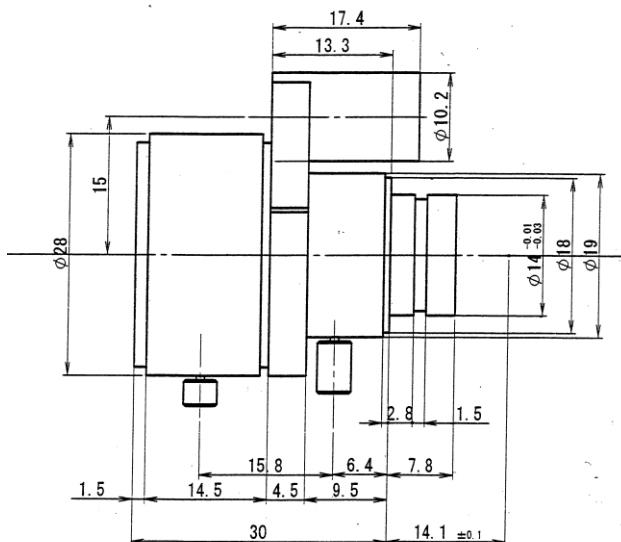

BUILT IN VARIFOCAL LENS

TVB3516DCIR f = 3.5 - 8mm F 1.6 INFRARED

SPECIFICATION

MODEL NUMBER	TVB3516DCIR
FORMAT	1/3" & 1/4"
FOCAL LENGTH	3.5 - 8mm
MAX. APERTURE	F1.6
APERTURE RATIO	1.6 - 360
M.O.D	0.2m
BACK FOCUS	7.03mm
FLANGE BACK	
MOUNT	M13 P=1.0
DIMENSION	ø34.1x 37.8mm
WEIGHT	39.0g
TEMPERATURE RANGE	-10°C ~ 50°C

ANGLE OF VIEW	1/3"	
Position	WIDE	TELE
Horizontal	78.9	35.4
Vertical	58.3	26.5
ANGLE OF VIEW	1/4"	
Position	WIDE	TELE
Horizontal	67.1	26.3
Vertical	52.3	19.9

OPERATION

FOCUS	Manual
IRIS	DC Iris
ZOOM	Manual

PIN No.	LEAD LINE COLOR
3	YELLOW
4	ORANGE
2	RED
1	BROWN