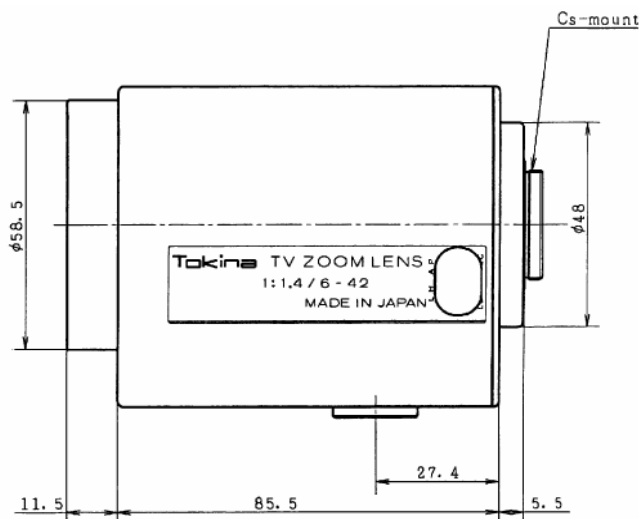

Tokina

TOKINA Co.,Ltd.

Security Products Division
120-4 NOZUTA-MACHI, MACHIDA-SHI,
TOKYO, 195-0063 JAPAN
TEL:+81-42-734-8912 FAX:+81-42-735-1463
E-mail:cctv@tokina.co.jp

MOTORIZED ZOOM LENS

TM7Z0614N f = 6-42mm F1.4 MANUAL IRIS

SPECIFICATION

MODEL NUMBER		TM7Z0614N	
IMAGE FORMAT		1/3inch	
FOCAL LENGTH		6-42mm	
MAXIMUM APERTURE		F1:1.4	
APERTURE RATIO		F1:1.4-360	
BACK FOCAL LENGTH		11.25mm	
M.O.D.		1.5m	
ANGLE OF VIEW	DIAGONAL	W54.3°	T8.1°
	HORIZONTAL	W43.6°	T6.5°
	VERTICAL	W33.4°	T4.9°
FILTER SIZE		M46mm P=0.75	
DIMENSIONS		W65.0×H75.3×L102.5mm	
WEIGHT		500g	
OPERATING TEMPERATURE RANGE		-10°C~45°C	
OPERATING HUMIDITY RANGE		30%~70%	
MOUNT		CS	

●MOTORIZED IRIS

INPUT VOLTAGE	DC6V-12V
CURRENT CONSUMPTION	50mA OR LESS
MOTORIZATION SPEED	APPROX.5 SECONDS

●FOCUS/ZOOM

INPUT VOLTAGE	DC6V-12V
CURRENT CONSUMPTION	50mA OR LESS
MOTORIZATION SPEED	APPROX.3 SECONDS

■CABLE CONNECTION

●FOCUS

CABLE COLOR	POLARITY	DIRECTION
BLACK	+	INF.
GREEN	-	
BLACK	-	NEAR
GREEN	+	

●ZOOM

CABLE COLOR	POLARITY	DIRECTION
RED	+	WIDE
YELLOW	-	
RED	-	TELE
YELLOW	+	

●MOTORIZED IRIS

CABLE COLOR	POLARITY	DIRECTION
BROWN	+	CLOSE
WHITE	-	
BROWN	-	OPEN
WHITE	+	

DESIGN AND SPECIFICATIONS ARE SUBJECT TO CHANGE WITHOUT NOTICE

PRINTED IN JAPAN