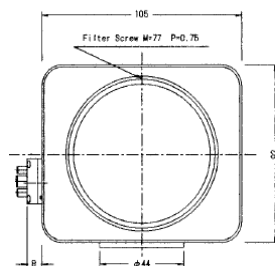

CABLE COLOR	POLARITY	DIRECTION
Red	+ (-)	Wide (Tele)
Yellow	- (+)	

• POTENTIOMETER-PRESET (TM30Z1028GAIPN-IR Only)

CABLE COLOR	CONNECTION
Purple	Pot. Supply
Gray	Zoom Pot. Wiper
Orange	Pot. Return
Blue	Focus Pot Wiper

Wiring details for potentiometer-preset

APPEARANCE

* Design and Specifications are subject to change without notice.