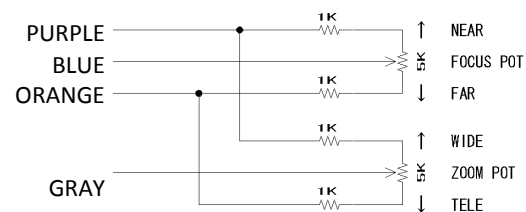

TM30Z1028GAI-IR f = 10-300mm F/2.8 VIDEO AUTO IRIS
TM30Z1028GAIPN-IR f = 10-300mm F/2.8 VIDEO AUTO IRIS With Preset

SPECIFICATION

MODEL NUMBER	TM30Z1028GAI-IR / TM30Z1028GAIPN-IR	
IMAGE FORMAT	1/2inch	
FOCAL LENGTH	10-300mm	
MAXIMUM APERTURE	F1 : 2.8	
APERTURE RATIO	F1:2.8 - 360	
M.O.D.	3m	
ANGLE OF VIEW	HORIZONTAL	W35.5° - T1.2° (W27.0° - T0.9°)
( ) = 1/3"	VERTICAL	W27.0° - T0.9° (W20.4° - T0.7°)
FILTER SIZE	M77mm, P=0.75	
BACK FOCAL LENGTH	43.27mm	
DIMENSIONS	W105 x H92 x L218.5mm	
WEIGHT	1.6Kg	
OPERATING TEMPERATURE	-10°C ~ 60°C	
MOUNT	C	

Electrical

VIDEO AUTO IRIS	INPUT VOLTAGE	DC+8 ~ +16V
	CURRENT CONSUMPTION	30mA or Less
	INPUT SIGNAL	VS or V Signal
	IRIS ACCURACY	±15% at Video Signal Level
	SENSITIVITY	0.5 ~ 1.0Vp-p
	RESPONSE SPEED	Approx. 4 Sec.

FOCUS	INPUT VOLTAGE	DC+6 ~ +12V
	CURRENT CONSUMPTION	60mA or Less
	MOTORIZATION SPEED	9.5 Seconds (8V)

ZOOM	INPUT VOLTAGE	DC+6 ~ +12V
	CURRENT CONSUMPTION	80mA or Less
	MOTORIZATION SPEED	5 Seconds (6V)

CABLE CONNECTIONS

• VIDEO AUTO IRIS

CABLE COLOR	CONNECTION
Red	Power (DC8V-16V)
White	VS or V Signal
Green	Not Used
Black	GND

• FOCUS

CABLE COLOR	POLARITY	DIRECTION
Black	+ (-)	Inf. (Near)
Green	- (+)	

• ZOOM

CABLE COLOR	POLARITY	DIRECTION
Red	+ (-)	Wide (Tele)
Yellow	- (+)	

• POTENTIOMETER-PRESET (TM30Z1028GAIPN-IR Only)

CABLE COLOR	CONNECTION
Purple	Pot. Supply
Gray	Zoom Pot. Wiper
Orange	Pot. Return
Blue	Focus Pot Wiper

Wiring details for potentiometer-preset