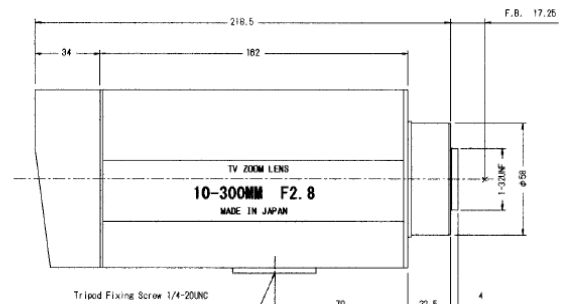

APPEARANCE

* Design and Specifications are subject to change without notice.