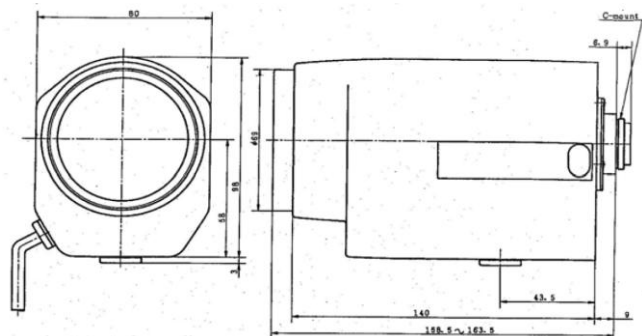

APPERANCE

*Design and specifications are subject to change without notice.