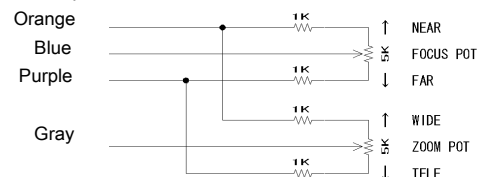

TM22Z1328AI (GAI) f = 13-280mm F/2.8 VIDEO AUTO IRIS

TM22Z1328AIPN (GAIPN) f = 13-280mm F/2.8 VIDEO AUTO IRIS with Preset

SPECIFICATIONS

MODEL No.	TM22Z1328AI (GAI) / TM22Z1328AIPN (GAIPN)	
IMAGE FORMAT	1/2" inch	
MOUNT	C Mount	
FOCAL LENGTH	13 - 280mm	
APERTURE	F1 : 2.8	
APERTURE RANGE	F2.8 - 360	
ANGLE OF VIEW ( ) = 1/3"	DIAGONAL	W33.03° - T1.68° (W25.14° - T1.27°)
	HORIZONTAL	W26.76° - T1.37° (W20.23° - T1.02°)
	VERTICAL	W20.23° - T1.02° (W15.24° - T0.77°)
M. O. D.	1.8m	
BACK FOCAL LENGTH	11.0mm	
FILTER SIZE	M67mm P=0.75	
DIMENSIONS(mm)	W80.0 X H101.0 X L168.7mm	
WEIGHT	800g	
OPERATING TEMPERATURE	-20°C ~ 60°C	

• VIDEO AUTO IRIS

INPUT VOLTAGE	DC+8V ~ +16V
CURRENT CONSUMPTION	Less than 30mA
INPUT SIGNAL	VS or V Signal
IRIS ACCURACY	±15% (Video Signal Level)
SENSITIVITY	0.5~1.0Vp-p (Video Signal)
RESPONSE SPEED	Approx. 2 Seconds

• FOCUS / ZOOM

INPUT VOLTAGE	DC+6 ~ +12V
CURRENT CONSUMPTION	Less than 60mA
MOTORIZATION SPEED	Approx. 4.5 Seconds

CABLE CONNECTIONS

■ VIDEO AUTO IRIS (4-wire shield cable)

CABLE COLOR	CONNECTION
RED	Power (DC+8 ~ +16V)
WHITE	VS or V Signal
GREEN	Not Used
BLACK	Ground

■ ZOOM / FOCUS

CONTROL	CABLE COLOR	POLARITY	DIRECTION
ZOOM	GREEN	+ (-)	Wide (Tele)
	WHITE	- (+)	
FOCUS	BLACK	+ (-)	Inf. (Near)
	RED	- (+)	

■ POTENTIOMETER-PRESET (TM22Z1328AIPN (GAIPN) Only)

CABLE COLOR	CONNECTION
ORANGE	Pot. Supply
BLUE	Focus Pot. Wiper
PURPLE	Pot. Return
GRAY	Zoom Pot. Wiper

Wiring details for potentiometer-preset