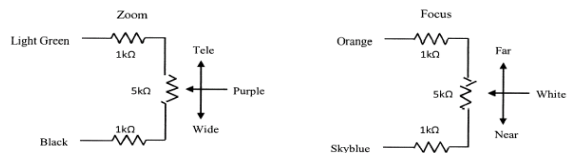

Tokina

10X MOTORIZED ZOOM LENS (IR Compatible)

TM10Z8515N-IR	f = 8.5 - 85mm F/1.5 3-Motors
TM10Z8515NPN-IR	f = 8.5 - 85mm F/1.5 3-Motors with Preset

SPECIFICATIONS

MODEL No.	TM10Z8515N-IR / TM10Z8515NPN-IR		
IMAGE FORMAT	1/2"		
MOUNT	C		
FOCAL LENGTH	8.5 - 85.0mm		
APERTURE	F1 : 1.5		
APERTURE RANGE	F1.5 - 360		
ANGLE OF VIEW	DIAGONAL	W53.7° - T5.4°	
	HORIZONTAL	W41.5° - T4.3°	
	VERTICAL	W31.3° - T3.3°	
M. O. D.	1.5m		
BACK FOCAL LENGTH	14.65mm		
FILTER SIZE	M62mm P=0.75		
DIMENSIONS(mm)	W75.5 x H66.0 x L134.8mm		
WEIGHT	690g / 700g		
OPERATING TEMPERATURE	-10°C ~ +50°C		
CONTROLS	IRIS: Motorized, FOCUS: Motorized, ZOOM: Motorized		

■ IRIS/ZOOM/FOCUS Controls

	IRIS	ZOOM	FOCUS
INPUT VOLTAGE	DC+8V ~ +16V	DC+8V ~ +12V	DC+8V ~ +12V
CURRENT CONSUMPTION	Max. 40mA	Max. 80mA	Max. 80mA
MOTORIZATION SPEED	Approx. 3 sec.	Approx. 4 - 7 sec.(*)	Approx. 4 - 7 sec. (*)

Note: (*) are adjustable by volume on the lens unit

CABLE CONNECTIONS

■ IRIS/ZOOM/FOCUS

CONTROLS	CABLE COLOR	POLARITY	DIRECTION
IRIS	GREEN	+ (-)	Open (Close)
	BROWN	- (+)	
ZOOM	RED	+ (-)	Wide (Tele)
	GRAY	- (+)	
FOCUS	BLUE	+ (-)	Inf. (Near)
	YELLOW	- (+)	

• POTENTIOMETER-PRESET (TM10Z8515NPN-IR Only)

CONTROLS	CABLE COLOR	CONNECTION
ZOOM	Light Green	Pot. Supply
	Purple	Zoom Pot. Wiper
	Black	GND
FOCUS	Orange	Pot. Supply
	White	Focus Pot. Wiper
	Light Blue	GND

Wiring details for potentiometer-preset