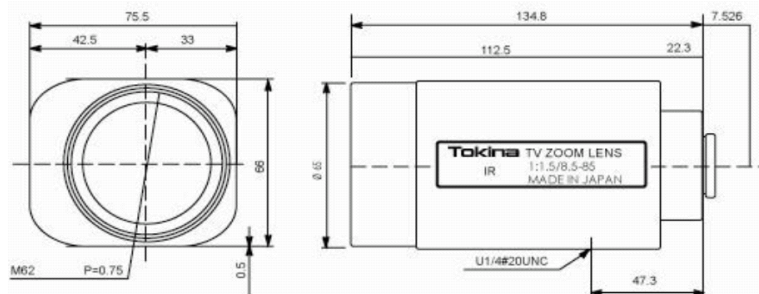

APPERANCE

*Design and specifications are subject to change without notice.