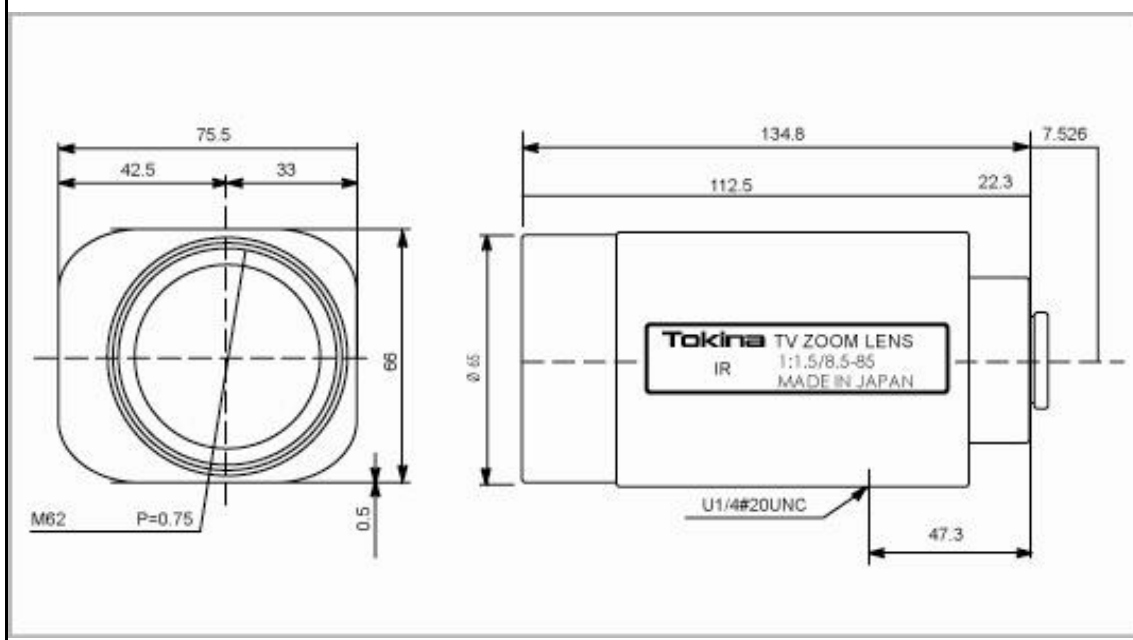

TM10Z8515AIPNIR f = 8.5-85mm F1.5

SPECIFICATION

MODEL NUMBER		TM10Z8515AIPNIR	
IMAGE FORMAT		1/2inch	
FOCAL LENGTH		8.5-85mm	
MAXIMUM APERTURE		F1.5	
APERTURE RATIO		F1.5-360	
BACK FOCAL LENGTH		14.65mm	
M.O.D.		1.5m	
OPERATION	IRIS	VIDEO AUTO IRIS	
	FOCUS	MOTORIZED WITH PRESET	
	ZOOM	MOTORIZED WITH PRESET	
WAVE LENGTH OF AVAILABILITY		430nm - 950nm	
ANGLE OF VIEW	DIAGONAL	W53.7°	T5.38°
	HORIZONTAL	W41.5°	T4.34°
	VERTICAL	W31.3°	T3.28°
FILTER SIZE		M62mm P=0.75	
DIMENSIONS		W75.5xH66.0xL134.8mm	
WEIGHT		700g	
OPERATING TEMPERATURE RANGE		-10°C~50°C	
OPERATING HUMIDITY RANGE		30%~70%	
MOUNT		C	

●AUTO IRIS

INPUT VOLTAGE	DC+8V-16V
CURRENT CONSUMPTION	40mA OR LESS
INPUT SIGNAL	VS OR V SIGNAL
IRIS ACCURACY	±15% AT VIDEO SIGNAL LEVEL
SENSITIVITY	0.5~1.0Vp-p AT VIDEO SIGNAL LEVEL
RESPONSE SPEED	APPROX.3 SECONDS

●FOCUS / ZOOM

INPUT VOLTAGE	DC+8V-12V
CURRENT CONSUMPTION	80mA OR LESS
MOTORIZATION SPEED	APPROX. 4-7 SECONDS