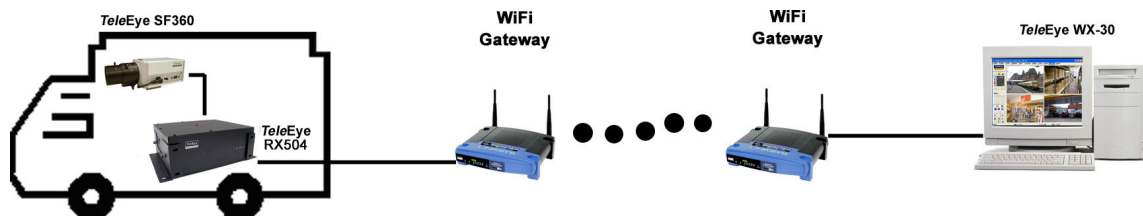

Playback and video extraction via WiFi

TeleEye Group
Hong Kong (Head Office)
Signal Communications Limited

Units 202-3, 2/F, Laford Centre, 838 Lai Chi Kok Road, Kowloon, Hong Kong
International: (852) 2995 5996
Fax: (852) 2995 5901
Hong Kong: (852) 2995 5992
Email: info@TeleEye.com

China Tel: (86) 755 2671 2122 Email: info@TeleEye.com.cn
Singapore Tel: (65) 6745 3921 Email: sales@TeleEye.com.sg
U.K. Tel: (44) 1628 776061 Email: ukinfo@TeleEye.com
Croatia Tel: (385) 52-383101 Email: info@TeleEye.hr

Philippines Tel: (632) 3650897 Email: contact@TeleEye.com.ph
Mauritius Tel: (230) 686 5238 Email: info@TeleEye.com.mu
South Africa Tel: (27) 11 557 9200 Email: info@TeleEye.co.za