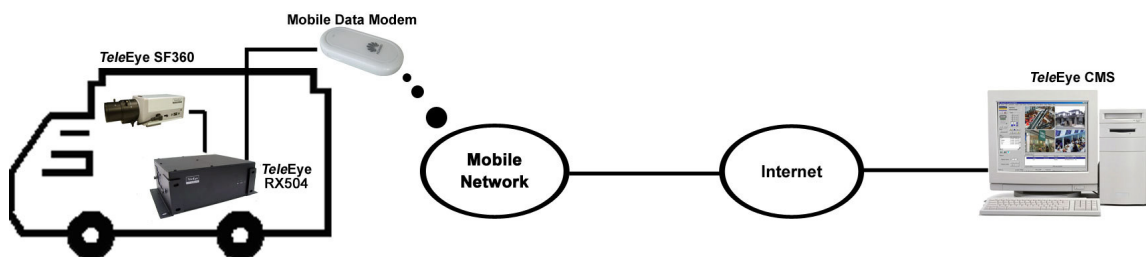

Live video monitoring via mobile network