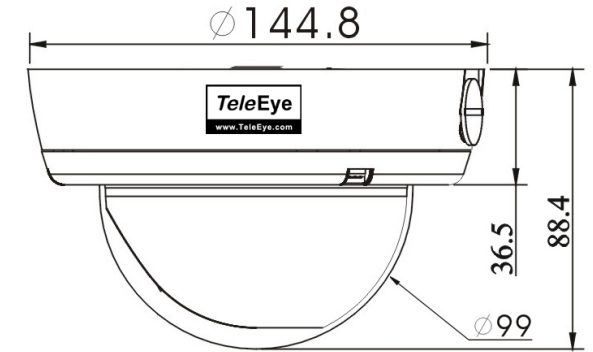

DF103 / DF103W

DF113 / DF113S /
DF116 / DF116W / DF116S

DF115

DF173 / DF176 / DF178

TeleEye

www.TeleEye.com

TeleEye Group

Signal Communications Limited

Units 202-203, 2/F, Laford Centre, 838 Lai Chi Kok Road, Kowloon, Hong Kong
International: (852) 2995 5996 Hong Kong: (852) 2995 5992 Fax: (852) 2995 5901
Email: info@TeleEye.com Web: www.TeleEye.com

TeleEye Europe Ltd.
4 Maidenhead Enterprise
Centre, Cordwallis Street,
Maidenhead,
Berkshire SL6 7BE,
United Kingdom
Tel: (44) 1628 776061
Fax: (44) 1628 407399
Email: ukinfo@TeleEye.com

TeleEye (S) Pte Ltd.
10 UBI Crescent,
#06-09 Lobby A UBI Techpark
Singapore 408564
Tel: (65) 6745-3921
Fax: (65) 6742-1965
Email: sales@TeleEye.com.sg

TeleEye Digital Technology (Shenzhen) Co., Ltd.
Room A602,
Shenzhen Virtual University Park,
Shenzhen Hi-Tech Industrial Park,
Shenzhen, China
Tel: (86) 755-2671-2122
Fax: (86) 755-2671-2287
Email: info@TeleEye.com.cn

TeleEye Hrvatska
Kranjčevićeva 16
52100 Pula, Croatia
Tel: (385) 52-383-101
Fax: (385) 52-383-101
Email: info@TeleEye.hr

TeleEye Philippines Inc
291-H Del Monte Avenue
Quezon City
Metro Manila, Philippines
Tel: (63) 2-3650897
Fax: (63) 2-3651446
Email: contact@TeleEye.com.ph

TeleEye (Mauritius) Ltd.
Lamberty Street, Vacoas – Mauritius
Tel: (230) 686 5238
Fax: (230) 698 2179
Email: info@TeleEye.com.mu

TeleEye (South Africa) (Pty) Ltd
Unit 4, No. 4 Homestead Avenue,
Bryanston
P O Box 2375, Saxonwold 2132
South Africa
Tel: (27) 11 557 9200
Fax: (27) 11 706 3847
Email: info@TeleEye.co.za