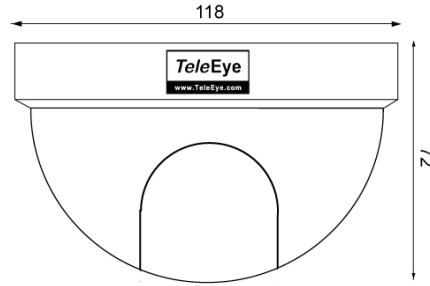

DF103 / DF103W

DF113 / DF113S /
DF116 / DF116W / DF116S

DF115

DF173 / DF176 / DF178

TeleEye

www.TeleEye.com

TeleEye Group

Signal Communications Limited

Units 202-203, 2/F, Laford Centre, 838 Lai Chi Kok Road, Kowloon, Hong Kong
International: (852) 2995 5996 Hong Kong: (852) 2995 5992 Fax: (852) 2995 5901
Email: info@TeleEye.com Web: www.TeleEye.com

TeleEye Europe Ltd.
4 Maidenhead Enterprise
Centre, Cordwallis Street,
Maidenhead,
Berkshire SL6 7BE,
United Kingdom
Tel: (44) 1628 776061
Fax: (44) 1628 407399
Email: ukinfo@TeleEye.com

TeleEye (S) Pte Ltd.
10 UBI Crescent,
#06-09 Lobby A UBI Techpark
Singapore 408564
Tel: (65) 6745-3921
Fax: (65) 6742-1965
Email: sales@TeleEye.com.sg

TeleEye Digital Technology (Shenzhen) Co., Ltd.
Room A602,
Shenzhen Virtual University Park,
Shenzhen Hi-Tech Industrial Park,
Shenzhen, China
Tel: (86) 755-2671-2122
Fax: (86) 755-2671-2287
Email: info@TeleEye.com.cn

TeleEye Hrvatska
Kranjčevićeva 16
52100 Pula, Croatia
Tel: (385) 52-383-101
Fax: (385) 52-383-101
Email: info@TeleEye.hr

TeleEye Philippines Inc
291-H Del Monte Avenue
Quezon City
Metro Manila, Philippines
Tel: (63) 2-3650897
Fax: (63) 2-3651446
Email: contact@TeleEye.com.ph

TeleEye (Mauritius) Ltd.
Lamberty Street, Vacoas – Mauritius
Tel: (230) 686 5238
Fax: (230) 698 2179
Email: info@TeleEye.com.mu

TeleEye (South Africa) (Pty) Ltd
Unit 4, No. 4 Homestead Avenue,
Bryanston
P O Box 2375, Saxonwold 2132
South Africa
Tel: (27) 11 557 9200
Fax: (27) 11 706 3847
Email: info@TeleEye.co.za