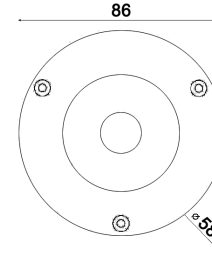

DF103 / DF103W

DF113 / DF113S /
DF116 / DF116W / DF116S

DF115

DF173 / DF176 / DF178

TeleEye

www.TeleEye.com

TeleEye Group

Signal Communications Limited

Units 202-203, 2/F, Laford Centre, 838 Lai Chi Kok Road, Kowloon, Hong Kong
International: (852) 2995 5996 Hong Kong: (852) 2995 5992 Fax: (852) 2995 5901
Email: info@TeleEye.com Web: www.TeleEye.com

TeleEye Europe Ltd.
4 Maidenhead Enterprise
Centre, Cordwallis Street,
Maidenhead,
Berkshire SL6 7BE,
United Kingdom
Tel: (44) 1628 776061
Fax: (44) 1628 407399
Email: ukinfo@TeleEye.com

TeleEye (S) Pte Ltd.
10 UBI Crescent,
#06-09 Lobby A UBI Techpark
Singapore 408564
Tel: (65) 6745-3921
Fax: (65) 6742-1965
Email: sales@TeleEye.com.sg

TeleEye Digital Technology (Shenzhen) Co., Ltd.
Room A602,
Shenzhen Virtual University Park,
Shenzhen Hi-Tech Industrial Park,
Shenzhen, China
Tel: (86) 755-2671-2122
Fax: (86) 755-2671-2287
Email: info@TeleEye.com.cn

TeleEye Hrvatska
Kranjčevićeva 16
52100 Pula, Croatia
Tel: (385) 52-383-101
Fax: (385) 52-383-101
Email: info@TeleEye.hr

TeleEye Philippines Inc
291-H Del Monte Avenue
Quezon City
Metro Manila, Philippines
Tel: (63) 2-3650897
Fax: (63) 2-3651446
Email: contact@TeleEye.com.ph

TeleEye (Mauritius) Ltd.
Lamberty Street, Vacoas – Mauritius
Tel: (230) 686 5238
Fax: (230) 698 2179
Email: info@TeleEye.com.mu

TeleEye (South Africa) (Pty) Ltd
Unit 4, No. 4 Homestead Avenue,
Bryanston
P O Box 2375, Saxonwold 2132
South Africa
Tel: (27) 11 557 9200
Fax: (27) 11 706 3847
Email: info@TeleEye.co.za