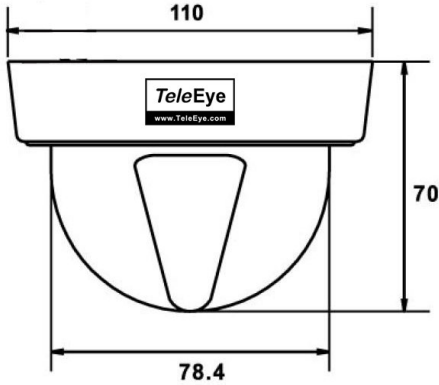

DF103 / DF103W

DF113 / DF113S /
DF116 / DF116W / DF116S