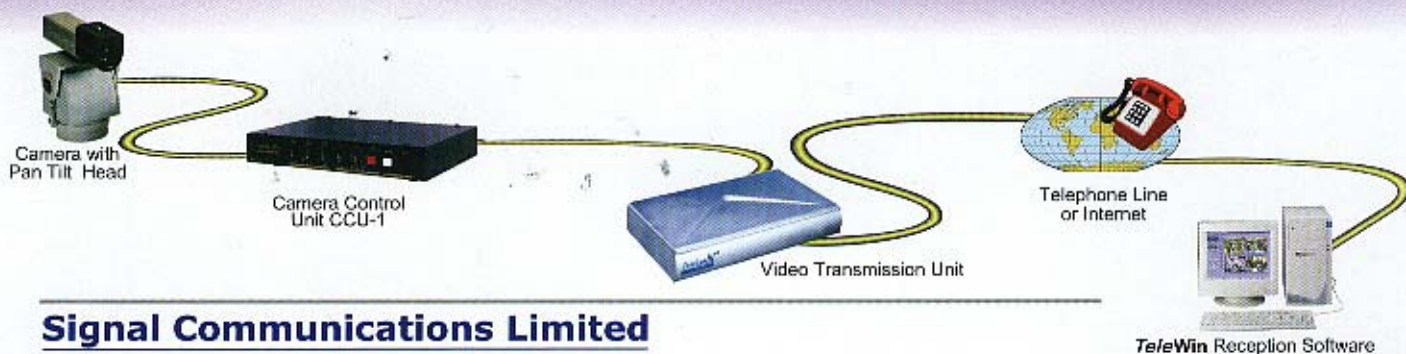

Controls:

Type of Control	Panel Control and Remote Control
Pan Control	Automatic or Manual Left/Right
Tilt Control	Up/Down selectable
Focus	Near/Far selectable
Zoom	Wide/Tele selectable
Iris	Open/Close selectable
Environmental Control	Push on Washer/Wipper

Mechanical Design:

Construction	Metal case
Color	Black finish
Dimension (in mm)	254(W) x 39(H) x 183(D)
Net Weight	1.4kg

Connections:

Input Voltage	9V DC 1A nominal
Lens Output Voltage	6.5V DC±10%, 200mA
Environmental Control Switches	Dry contact 24VAC, 10A
Pan/Tilt Control Switches	Dry contact 24VAC, 10A
Auto Control Switches	Dry contact 24VAC, 10A
Output Connectors	DIN 4-pin, 5-pin and 6-pin
Maximum Cascading Units	16 units
Maximum Length of AUX Cable	3m

Environment Conditions:

Ambient Operating Temperature	+10° ~ +50°C
Ambient Operating Humidity	<90% no condensation

TeleEye Transmission Unit Models:

VT3-4B	VT3-4C	VT3-4BA	VT3-4CA
VT3-8BA	VT3-8CA	VT3-16BA	VT3-16CA
PTA-B1	PTA-C1	PTA8-B1	PTA8-C1
PTA16-B1	PTA16-C1	VTA-1	

TeleWin Reception Software

WRS3-AD	WRS3-M	NRS3-M	CYT3-AD
DVR3-S	DVR3-AD		

Camera Control Unit
CCU-1

Signal Communications Limited

A member of TeleEye Group

Unit 216-7, Tech Centre, 72 Tat Chee Avenue, Kowloon, Hong Kong
Tel: (852) 2319 2151 Fax: (852) 2319 2550
Email: info@TeleEye.com Website: www.TeleEye.com

Copyright © 2001 Signal Communications Limited. Features and specifications are subject to change without prior notice. TeleEye is a trademark of Signal Communications Limited and is registered in China, Hong Kong, U.S. and other countries. All other trademarks are the property of their respective owners.

TeleEye

www.TeleEye.com