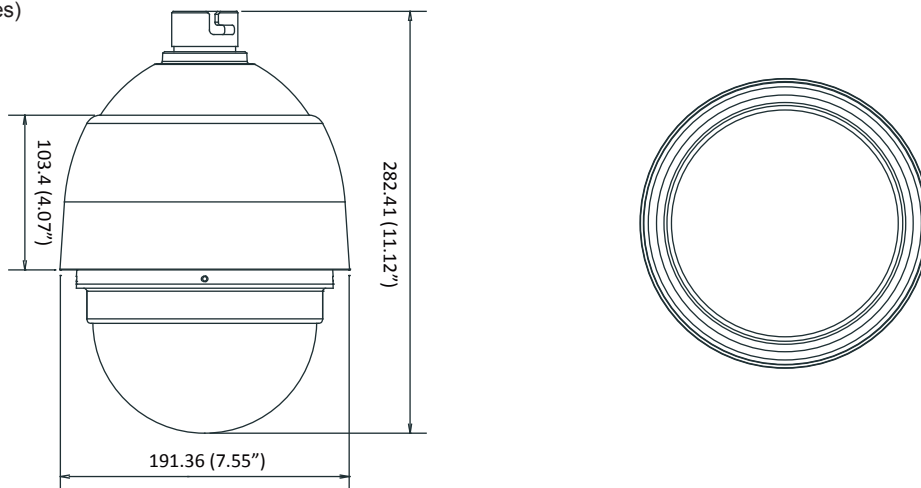

Part Names and Functions

Bottom View

- A RJ-45 Connector
- B ALARM I/O
- C Power
- D microSDHC Card Slot
- E Factory Reset Button
- F Audio I/O

Appearance

Unit:mm(inches)

Package Content

Contents	Quantity
Quick Installation Guide	1
Product DVD	1
CAM6181	1
Decoration Ring	1
Screw Hole Indicator Sticker	1
Anchors and Mounting Screws	3