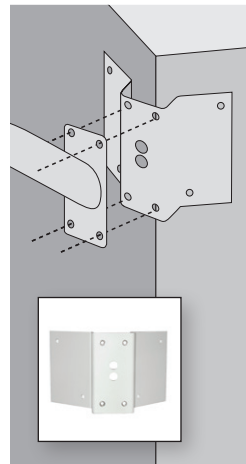

# ptz mounting accessories:

**UNI-WMB1**  
Wall mount

**UNI-WMB3**  
Wall mount

**UNI-PMA1**  
Pole mount adaptor

**UNI-CMA1**  
Corner mount adaptor

**UNI-PBU1**  
Power block unit,  
24VAC

**UNI-WMBB1**  
Surface/pole mount  
used with UNI-WMB1  
or UNI-WMB3 wall  
mount