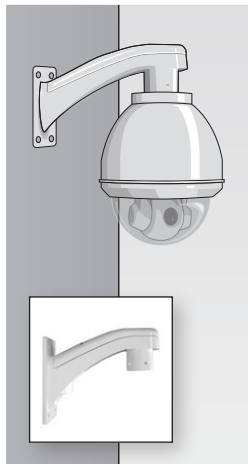

# ptz mounting accessories:

**UNI-WMB1**  
Wall mount

**UNI-WMB3**  
Wall mount

**UNI-PMA1**  
Pole mount adaptor

**UNI-CMA1**  
Corner mount adaptor

**UNI-PBU1**  
Power block unit,  
24VAC

**UNI-WMBB1**  
Surface/pole mount  
used with UNI-WMB1  
or UNI-WMB3 wall  
mount