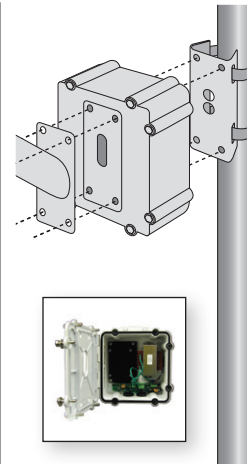

# ptz mounting accessories:

**UNI-WMB1**  
Wall mount

**UNI-WMB3**  
Wall mount

**UNI-PMA1**  
Pole mount adaptor

**UNI-CMA1**  
Corner mount adaptor

**UNI-PBU1**  
Power block unit,  
24VAC

**UNI-WMBB1**  
Surface/pole mount  
used with UNI-WMB1  
or UNI-WMB3 wall  
mount