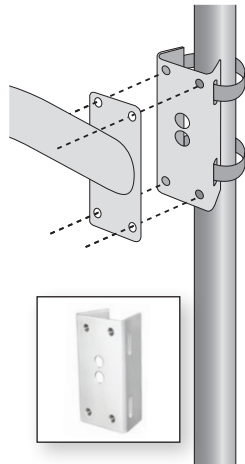

# ptz mounting accessories:

**UNI-WMB1**  
Wall mount

**UNI-WMB3**  
Wall mount

**UNI-PMA1**  
Pole mount adaptor

**UNI-CMA1**  
Corner mount adaptor

**UNI-PBU1**  
Power block unit,  
24VAC

**UNI-WMBB1**  
Surface/pole mount  
used with UNI-WMB1  
or UNI-WMB3 wall  
mount