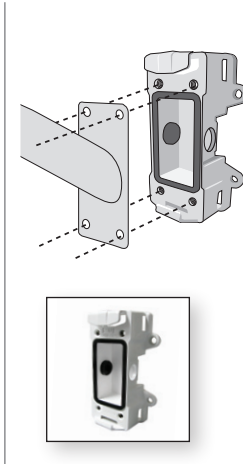

# ptz mounting accessories:

**UNI-WMB1**  
Wall mount

**UNI-WMB3**  
Wall mount

**UNI-PMA1**  
Pole mount adaptor

**UNI-CMA1**  
Corner mount adaptor

**UNI-PBU1**  
Power block unit,  
24VAC

**UNI-WMBB1**  
Surface/pole mount  
used with UNI-WMB1  
or UNI-WMB3 wall  
mount