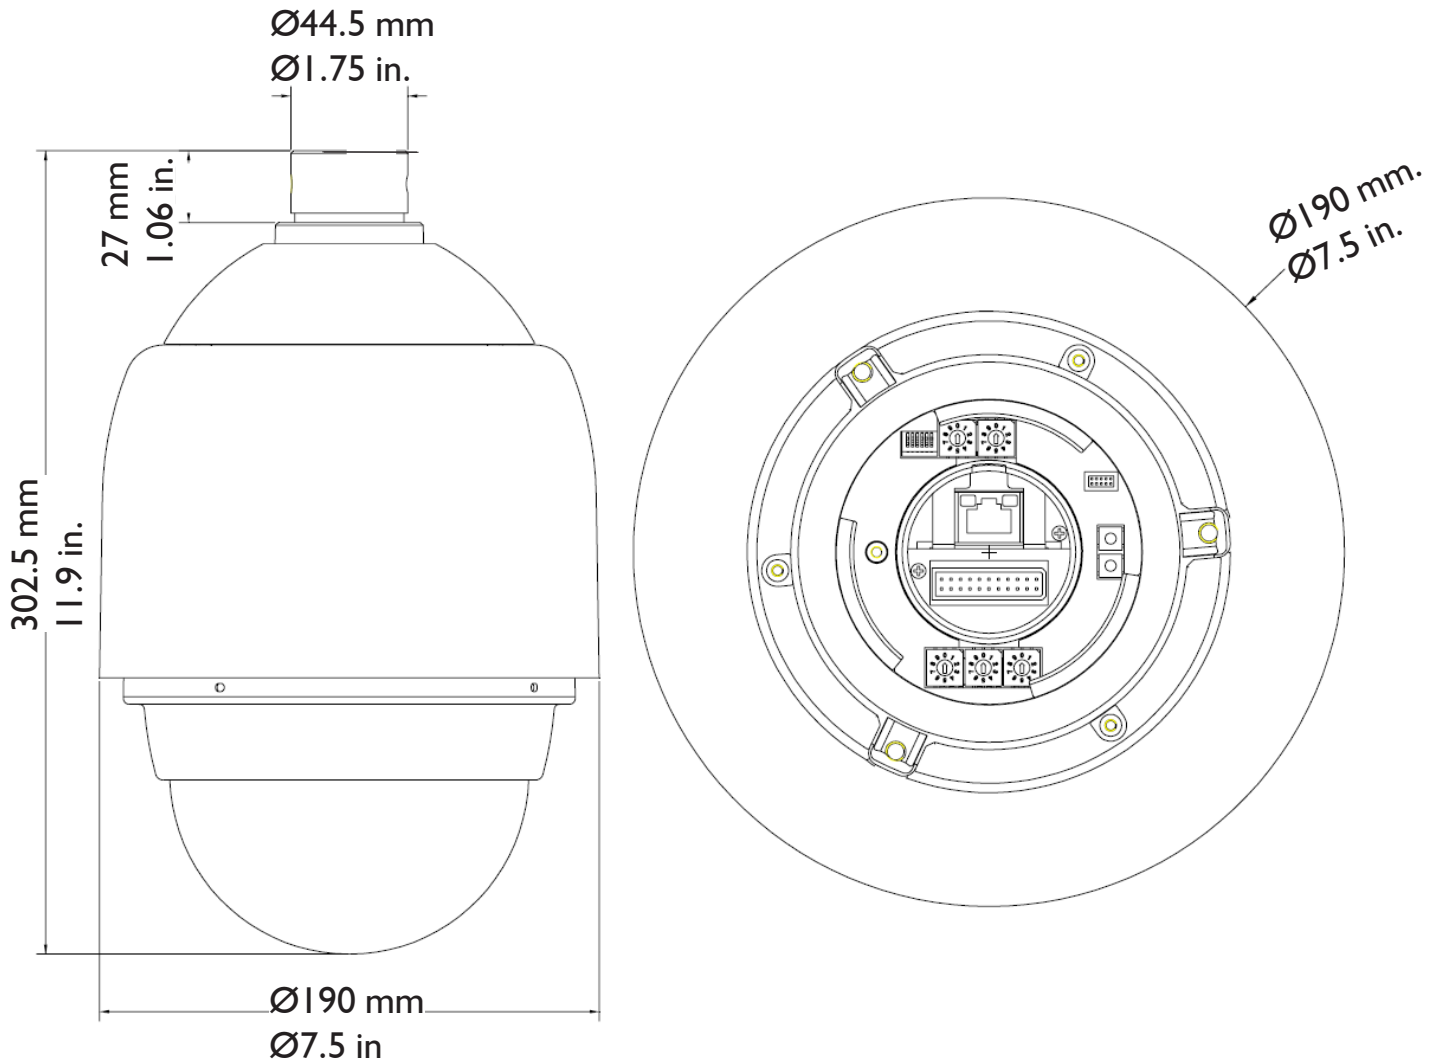

Mechanical

| | |
|-----------------------|--------------------------------------|
| Dimension (h x w x d) | Ø7.5 x 11.9 in. (Ø190 x 302.5 mm) |
| Weight | 13.2 lbs. (6 kg) |
| Color | RAL-9003 (Signal White) |

Powering

| | |
|-------------------|--|
| Power consumption | 73W |
| Power | 19.2 - 28.4 VAC (24VAC nominal +/- 20%) |

Siqura HD26 WDR

Technical Drawing

Ordering Information Accessories

| Model | Description |
|---|---|
| Siqura PA02 /EU Siqura PA02 /US Siqura PA03 | Power adapter 220~235 VAC to 24 VAC /3A for MD- and HD-series with use of heater (outdoor), with EU plug. Power adapter 100~115 VAC to 24 VAC /3A for MD- and HD-series with use of heater (outdoor), US plug. Power adapter 110/220 VAC to 24 VAC /3A in water-resistant housing |
| Siqura WM01 Siqura WM02 /HD Siqura WM03 Siqura WM05 Siqura WM06 | Mini pendant for MD- and HD-series Mount kit for indoor HD-series, compatible with CM01, CM02 and WM03 Gooseneck tube Corner plate, compatible with WM01 and WM03 Wall box mounting, compatible with WM01 and WM03 |
| Siqura PM01 Siqura PM02 Siqura PM03 Siqura PM04 Siqura PM05 | Pole thin direct mounting, compatible with WM01 and WM03 Pole wide direct mounting, compatible with WM01 and WM03 Pole thin box mounting, compatible with WM01 and WM03 Pole wide box mounting, compatible with WM01 and WM03 Swan neck tube |
| Siqura CC13 /IP | 1.3M Cable, BNC/Audio/Power jacks, 22 pins for WM03 and PM05 |