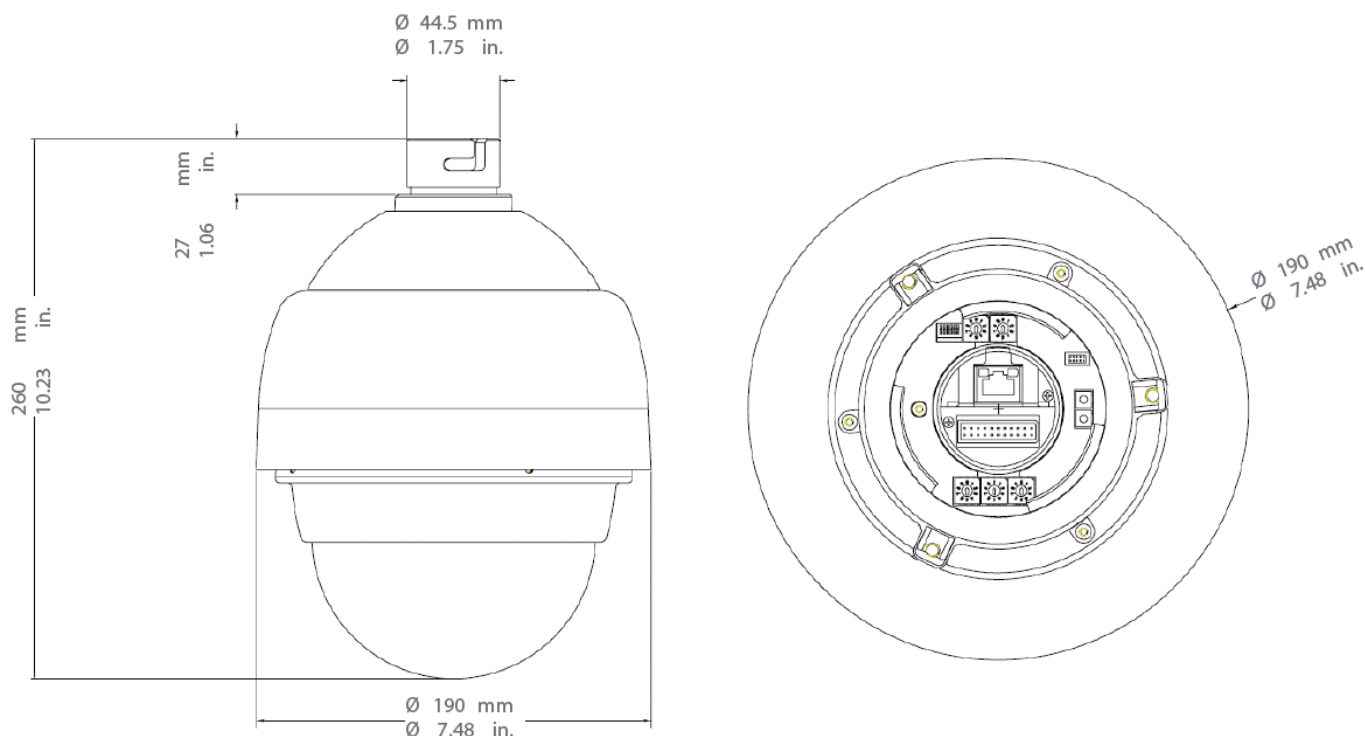

Vandal-Resistant Housing with Integrated Varifocal Lens

The Siqura MD12A is made for outdoor applications and is made vandal-resistant by using a robust housing.

Ordering Information

Model	Description
MD12A /N	Mini PTZ dome, day/night, vandal-resistant, IP66
MD12A /P	Mini PTZ dome, day/night, vandal-resistant, IP66
PA03 /EU	Power Supply, 230 VAC to 24VAC, Tinned Leads, 3.0A, Outdoor (IP66)
PA03 /US	Power Supply, 110 VAC to 24VAC, Tinned Leads, 3.0A, Outdoor (IP66)
PM01	Pole thin direct mounting, compatible with WM01A and WM03A
PM02	Pole wide direct mounting, compatible with WM01A and WM03A
PM03	Pole thin box mounting, compatible with WM01A and WM03A
PM04	Pole wide box mounting, compatible with WM01A and WM03A
PM05	Swanneck tube
WM01A	Mini wall mount
WM02 /MD (included)	Tube adaptor for outdoor MD/HD series, compatible with CM01/02, WM01A/03A, PTM01
WM03A	Gooseneck tube
WM05	Corner plate, compatible with WM01 and WM03
WM06	Wall box mounting, compatible with WM01 and WM03
PTM01	1-1/2" pipe thread adaptor

*WM02 is included with each outdoor MD and HD camera

MD12A

Technical specifications

Vandal-resistant mini PTZ dome with D/N (outdoor)

Camera

Image sensor	1/4" EXview CCD	
Optical zoom	12x	
Digital zoom	12x	
Resolution	NTSC	PAL
Effective pixels	380k	440k
Horizontal resolution	540 TVL	540 TVL
Electronic shutter	1~1/10k s.	1~1/10k s.

Contact Closures

Input	8
Output	1
Reactions	Preset, Sequence, Auto pan, Cruise

Mechanical

Dimension (h x w x d)	Ø190 x 260 mm (Ø7.5 x 10.2 in.) (with sunshield)
Weight	1.2 kg (2.7 lbs.)
Color	RAL-9003 (signal white)