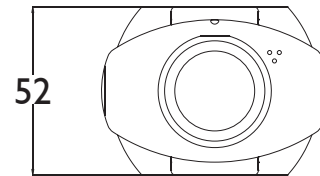

Resolution	NTSC	PAL
1.3MPix (MJPEG)	1280x960	1280x960
VGA	640x480	640x480
QVGA	320x240	320x240
CIF	352x240	352x288
QCIF	176x120	176x144

Minimum illumination 0.2 lux @ F1.2
Shutter speed 1/15 ~ 1/10000 s
Lens type* Video drive/DC drive/Manual
Lens mounting* C/CS mount

Image Control

Brightness Manual
Exposure Auto/Manual
Sharpness Manual
Contrast Manual
White balance Auto/Manual/Indoor/Outdoor
Rotation Flip, mirror, and 180° rotate
Digital zoom 6x

Functions

Motion detection On/ Off
Day/ Night (IR-cut filter) On/ Off
Wide dynamic range On/ Off
(max frame rate is 15fps with WDR)
Privacy masks 2
Tamper alarm On/ Off

Audio

Two-way audio Line out, Line in/Mic. in
(Jack Ø0.13 in./ Ø3.5 mm)
Compression G.711/ G.726

Contacts

Alarm input 5V 10 kΩ pull-up input
Alarm output Photocoupler transistor output
Connector 4-pin terminal block, pitch 3.5 mm

Network

Interface 10/100 Ethernet (RJ45)
Protocol TCP/IP, UDP, RTP, RTSP, HTTP, ICMP,
FTP, SMTP, DHCP, and IGMP
Password levels User and administrator
Internet browser Internet Explorer (6.0+)
User account 20

* Lens, bracket, and power adapter are not included

Mechanical

Dimension (h x w x d) 4.92 x 2.68 x 2.1 in.
(125 x 68 x 52 mm)
Color RAL-9003 (Signal White)

Environmental

Operating Temperature +32°F to +113°F
(0°C to +45°C)

Powering

Power consumption 5.5W
Power 12 VDC/ 24 VAC (+/-10%)
802.3af, Power over Ethernet.
Power connector Terminal block

Ordering Information Accessories

Model	Description
Siqura WM04	Wall bracket for indoor BC series
Siqura VL01	Varifocal lens, 1/3", 1.8-3.6 mm, f1.6, DC auto iris
Siqura VL11	Varifocal lens, 1/3", 2.9-8.2 mm, f1.0, DC auto iris
Siqura VL12	Varifocal lens, 1/3", 2.9-8.2 mm, f1.0, DC auto iris, IR-corrected
Siqura VL22	Varifocal lens, 1/3", 2.8-12 mm, f1.3, DC auto iris, IR-corrected
Siqura VL23	Varifocal lens, 1/3", 2.8-12 mm, f1.3, DC auto iris, IR-corrected, megapixel
Siqura VL31	Varifocal lens, 1/3", 8.5-40 mm, f1.3, DC auto iris, IR-corrected
Siqura PA05 /EU	12V power adapter for BC12 and network cameras BC2x with EU power plug and terminal block.
Siqura PA05 /US	12V power adapter for BC12 and network cameras BC2x with US power plug and terminal block.
Siqura PA05 /UK	12V power adapter for BC12 and network cameras BC2x with UK power plug and terminal block.