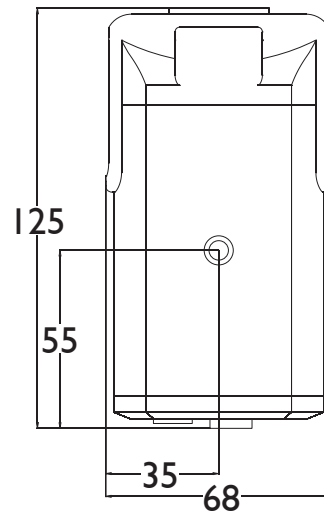

Resolution	NTSC	PAL
1.3MPix (MJPEG)	1280x960	1280x960
VGA	640x480	640x480
QVGA	320x240	320x240
CIF	352x240	352x288
QCIF	176x120	176x144

Minimum illumination 0.2 lux @ F1.2
Shutter speed 1/15 ~ 1/10000 s
Lens type* Video drive/DC drive/Manual
Lens mounting* C/CS mount

Image Control

Brightness Manual
Exposure Auto/Manual
Sharpness Manual
Contrast Manual
White balance Auto/Manual/Indoor/Outdoor
Rotation Flip, mirror, and 180° rotate
Digital zoom 6x

Functions

Motion detection On/ Off
Day/ Night (IR-cut filter) On/ Off
Wide dynamic range On/ Off
(max frame rate is 15fps with WDR)
Privacy masks 2
Tamper alarm On/ Off

Audio

Two-way audio Line out, Line in/Mic. in
(Jack Ø0.13 in./ Ø3.5 mm)
Compression G.711/ G.726

Contacts

Alarm input 5V 10 kΩ pull-up input
Alarm output Photocoupler transistor output
Connector 4-pin terminal block, pitch 3.5 mm

Network

Interface 10/100 Ethernet (RJ45)
Protocol TCP/IP, UDP, RTP, RTSP, HTTP, ICMP,
FTP, SMTP, DHCP, and IGMP
Password levels User and administrator
Internet browser Internet Explorer (6.0+)
User account 20

* Lens, bracket, and power adapter are not included

Mechanical

Dimension (h x w x d) 4.92 x 2.68 x 2.1 in.
(125 x 68 x 52 mm)
Color RAL-9003 (Signal White)

Environmental

Operating Temperature +32°F to +113°F
(0°C to +45°C)

Powering

Power consumption 5.5W
Power 12 VDC/ 24 VAC (+/-10%)
802.3af, Power over Ethernet.
Power connector Terminal block

Ordering Information Accessories

Model	Description
Siqura WM04	Wall bracket for indoor BC series
Siqura VL01	Varifocal lens, 1/3", 1.8-3.6 mm, f1.6, DC auto iris
Siqura VL11	Varifocal lens, 1/3", 2.9-8.2 mm, f1.0, DC auto iris
Siqura VL12	Varifocal lens, 1/3", 2.9-8.2 mm, f1.0, DC auto iris, IR-corrected
Siqura VL22	Varifocal lens, 1/3", 2.8-12 mm, f1.3, DC auto iris, IR-corrected
Siqura VL23	Varifocal lens, 1/3", 2.8-12 mm, f1.3, DC auto iris, IR-corrected, megapixel
Siqura VL31	Varifocal lens, 1/3", 8.5-40 mm, f1.3, DC auto iris, IR-corrected
Siqura PA05 /EU	12V power adapter for BC12 and network cameras BC2x with EU power plug and terminal block.
Siqura PA05 /US	12V power adapter for BC12 and network cameras BC2x with US power plug and terminal block.
Siqura PA05 /UK	12V power adapter for BC12 and network cameras BC2x with UK power plug and terminal block.