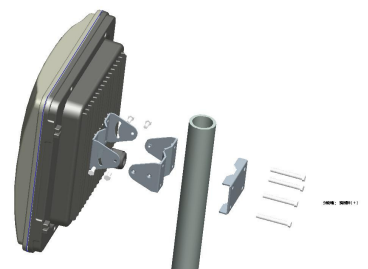

Contents

■STREAM-MINI	*2
■Mounting brackets	*2
■Product CD	*1
■Power Adapter(48V)	*2