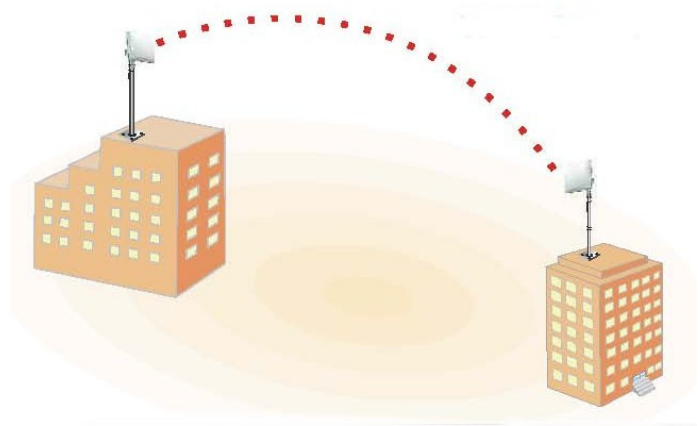

2KM 'Link in a Box'

Feature	
Transmission rate	108 54 48 36 24 18 12 9 6 Mbps
Operating Mode	AP, AP Client, and Bridge
Wireless	IEEE802.11a
Other wireless	Enable/Disable broadcast SSID
Standards	IEEE802.11a IEEE802.3/u IEEE802.3af
Security	
WEP Encryption	64 / 128 / 152 bits
Radius	Supports Radius Client
802.1x	Supports 802.1x Client and Server
WPA	Wi-Fi Protected Access (EAP, TKIP)
WPA2	AES/802.11i
SSID	Support Enable/Disable Broadcast
MAC	Supports MAC address filtering
Physical	
Gain	14.5 ± 0.5 dBi
HPBW/ Horizontal/ Vertical	35° x 35°
Front to back ratio	20dB
Max-bandwidth	Full: 100Mbps (100Base), 10Mbps (10Base)
LAN/WAN	One 10/100BASE-T (RJ-45) LAN Port
Default button	Yes
Power	DC 48Volt/1A POE; AC Adapter 100V~240V
Channel (Country Dependent)	USA (FCC): 5.15GHz~5.35GHz; 5.725GHz~5.825GHz Europe (ETSI): 5.47GHz ~5.850GHz China: 5.725GHz ~5.85GHz
RF output power	17dBm MAX from port
Sensitivity	-72dBm@54Mbps
Dust and Waterproof	Ip65 Certified
Dimensions	28.8 x 27.5 x 11 (cm)
Weight	2.5Kg
Management	
WEB	Yes
Firmware	Upgradeable via web
Environment	
Operating Temperature	-20~60°C
Humidity	0~90 %

STREAM Series Product Information

STREAM-BRIDGE

Wireless Outdoor bridge

MULTIPOINT

◆ 11a up to **45 - 80Mbps data throughput** radio, DFS, TPC, IEEE802.11a, OFDM, WPA, WPA2, WEB Management, AP, AP Client, and Bridge, POE.

SKU: **SILSTBR**

STREAM-LITE

Wireless Outdoor bridge up to 6KM

◆ 11a up to **45 - 80Mbps data throughput** radio, DFS, TPC, IEEE802.11a, OFDM, WPA, WPA2, WEB Management, AP, AP Client, and Bridge, POE. Built in 18dBi antenna

SKU: **SILLITE**

Paired SKU: **SILLITE-PCP**

STREAM-MAX

Wireless Outdoor bridge up to 58.5KM

◆ 11a up to **45 - 80Mbps data throughput** radio, DFS, TPC, IEEE802.11a, OFDM, WPA, WPA2, WEB Management, AP, AP Client, and Bridge, POE. Built in 23dBi antenna

SKU: **SILSTMAX**

Paired SKU: **SILSTMAX-PCP**

Distributed by:

Copyright © SilverNet Limited. All rights reserved. All rights reserved. All other company and product names may be trademarks of their respective companies. Whilst every effort is made to make sure the information shown is accurate SilverNet Limited cannot accept liability for any errors that may arise.

No freedom to use information, patents, trade marks, or other intellectual property rights is implied by the publication of this document. E&OE

SilverNet Limited reserve the right to change specifications and other information within this document without notice and your attention is brought to the fact that performance figures are under ideal conditions. Actual performance will depend on many environmental factors and it is recommended that a site survey if undertaken prior to installation.

Please also note that this equipment may also be subject to local legislative restrictions such as Band C operation within the UK. It is the end users responsibility to ensure that the installation complies with any such restrictions that are in force.