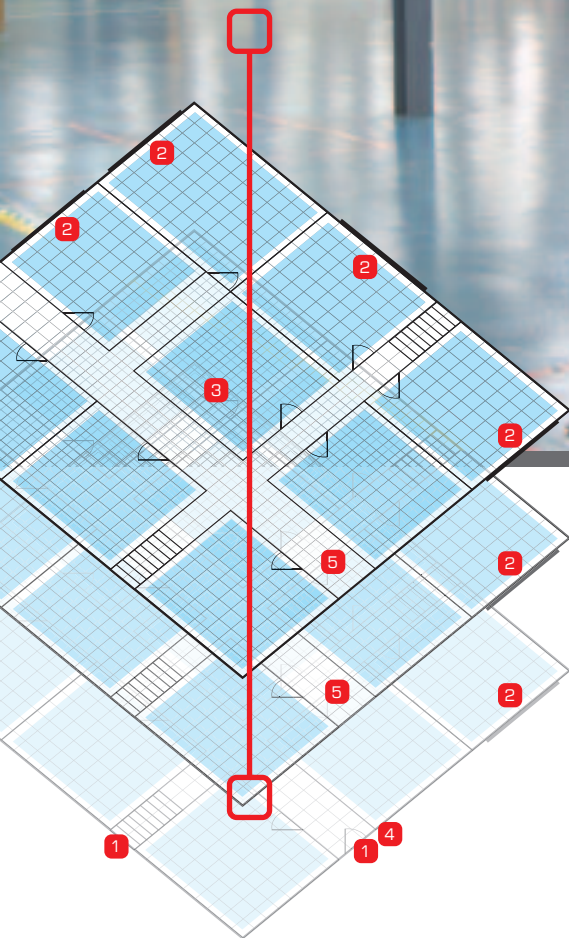

# Scantronic 95

SECURITY SYSTEM

Intelligent reassurance – for your world

- 8 – 264 zones
- Flexible and expandable
- Intelligent technology
- Exceptional reliability
- Scroll and select menus
- Fully compliant

# Flexible security for fl

The innovative and reassuringly straightforward Scantronic 95 has the capacity to secure your entire premises however large – from commercial and industrial buildings to shops, stores and large residential properties.