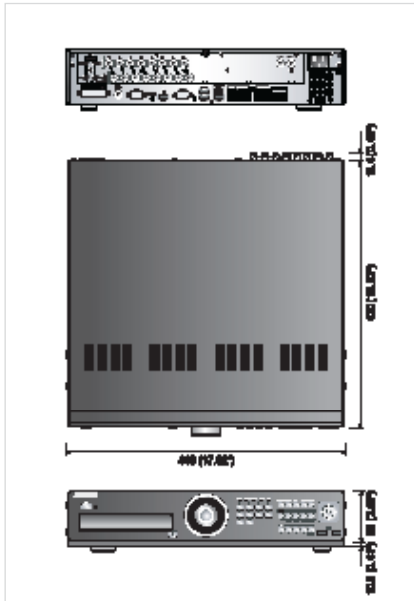

Dimensions

Unit : mm (inch)

The Eco mark represents Samsung Techwin's will to create environment-friendly products, and indicates that the product satisfies the EU RoHS Directive.

Design and specifications are subject to change without notice.

SAMSUNG TECHWIN CO., LTD.

701, Sampyeong-dong, Bundang-gu, Seongnam-si, Gyeonggi-do Korea 463-400
Tel : +82-70-7147-8741~8749, 8752~8760 Fax : +82-31-8018-3745
www.samsungsecurity.com www.samsungcctv.com

■ DISTRIBUTED BY