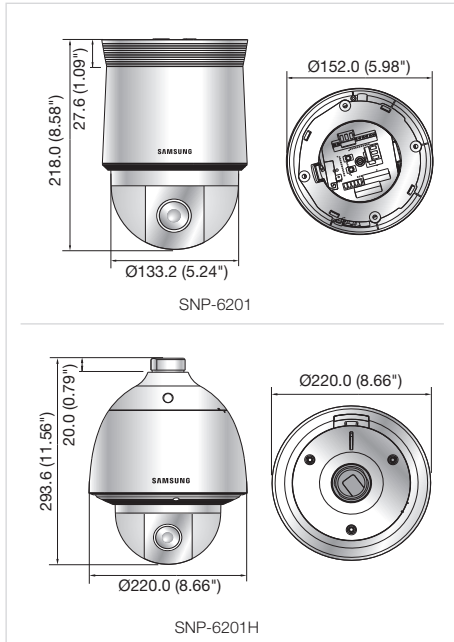

Dimensions

Unit : mm (inch)