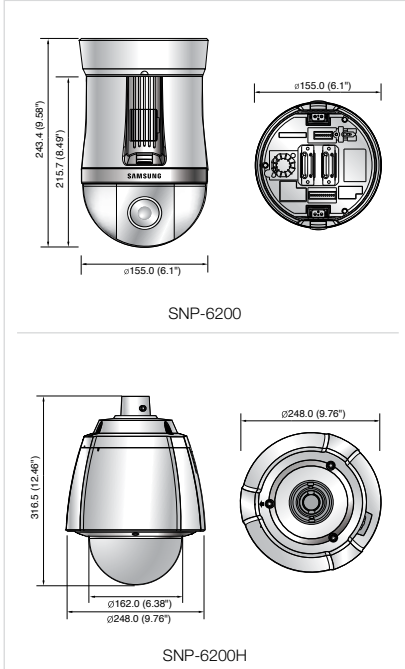

Dimensions

Unit : mm (inch)