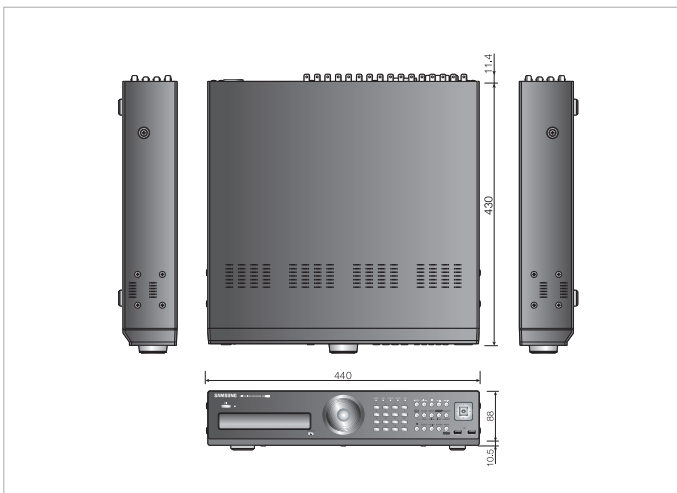

16Ch CIF Resolution Real-time Standalone DVR

SHR-7160/7162 NEW

Features

- Standard MPEG-4 compression
- Rec. Real-time on 16 cameras:480ips (NTSC)/400ips(PAL)
- Built in Internal DVD R/W
- Simultaneous recording & transmission : dual codec function
- Net-i connected
- Support POS(I/F VSI - pro)(option)
- Web based monitoring & search
- Simultaneous BNC output & VGA / BNC output & HDMI
- Stable system operation : remote diagnosis function

Dimensions (unit:mm)

Front / Rear Panel

Specifications

Model		SHR-7160	SHR-7162
Video	Input	16 Channels	
	Output	Composite	2 Channels(Normal 1ch ,SPOT 1ch)
		VGA	800 x 600 / 1024 x 768 / 1280 x 1024 (60Hz)
	HDMI	1080P	
Audio	Input / Output	16Ch / 1Ch	
Recording	Audio CH	16Ch	
	Resolution & Frame Rate	NTSC : CIF(352x240):480ips Half D1(704x240):240ips D1(704x480):120ips PAL : CIF(352x288):400ips Half D1(704x288):200ips D1(704x576):100ips	
Play Back	Resolution & Frame Rate	NTSC : CIF(352x240):480ips Half D1(704x240):240ips D1(704x480):120ips PAL : CIF(352x288):400ips Half D1(704x288):200ips D1(704x576):100ips	
Storage	Internal	Without DVD-RW:HDD Max 6. 3TB(500GB x 6)	With DVD-RW: HDD Max 5. 2.5TB(500GB x 5)
	Extended I/F	SATA I/F(2Port) / 1Port:Max 4 HDD I/F / Max 4TB I/F(500GBx8)	
Network	Interface	LAN 1 port(10/100/1000 Base-T Ethernet)	
	Protocol	ADSL(PPPoE), DHCP, DNS, NTP	
Control	RS-485	1 port	
	Mouse	Support(USB)	
Backup	DVD-RW	-	DVD RW(-R,+R,-RW,+RW)
	Back up Viewer Format	AVI / Power Player (Include Player)	
	USB	USB 2.0(3 ports)	
Client S/W	Support OS	Windows 2000, Windows XP, Windows Vista	
	Web Viewer	Support Live / REC / Search	
	Remote Viewer	Net-i	
Power Requirement	AC 100~230V, 50/60Hz / 60W		
Power Consumption	approx 75W		
Operating Temperature	0°C ~ 40°C		
Operating Humidity	20% ~ 85% RH		
Dimensions	440W) x 88(H) x 430(D)mm		
Weight	7.7 kg		