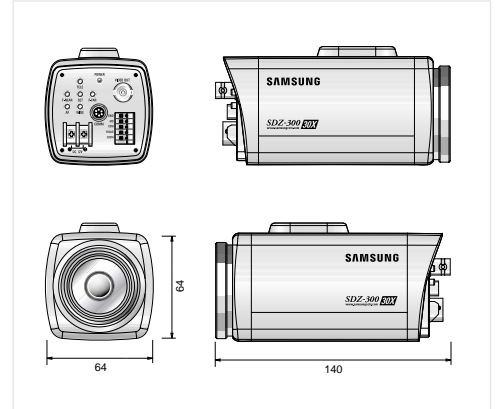

Dimensions

Unit : mm