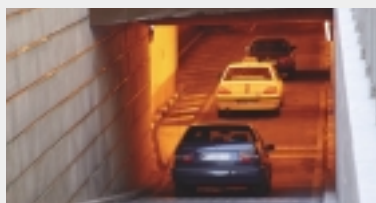

Powerful close-up !  
Zoom capability of up to **300X**

Optical 30X Zoom

SDZ-300 combines a 30x optical zoom and a 10x digital zoom to provide a powerful zoom capability of up to 300x. An object more than 325ft away from the camera in a parking lot or in a large discount superstore can be captured fast and accurately, and the image can be zoomed for security purposes.

SDZ-300

ICR (Infrared Cut filter Removal) method is used for Day & Night to automatically switch to 570TV lines B/W mode at night. Low light associated noise and image dragging (ghosting) have been drastically reduced by applying SSNR technology and the minimum light required has been brought down to 0.004 Lux enabling clear surveillance image during night time.

Privacy image masking  
for selected areas

Using the privacy masking feature enables you to exclude certain screen areas requiring privacy from the surveillance.

Wide range White balance

White balance is automatically adjusted even under Natrium lights or when inside tunnels to produce optimum color (1,800°K~10,500°K).