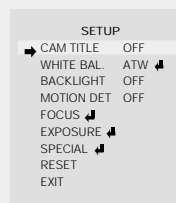

SDZ-300

ICR (Infrared Cut filter Removal) method is used for Day & Night to automatically switch to 570TV lines B/W mode at night. Low light associated noise and image dragging (ghosting) have been drastically reduced by applying SSNR technology and the minimum light required has been brought down to 0.004 Lux enabling clear surveillance image during night time.

Privacy image masking  
for selected areas

Using the privacy masking feature enables you to exclude certain screen areas requiring privacy from the surveillance.

Wide range White balance

White balance is automatically adjusted even under Natrium lights or when inside tunnels to produce optimum color (1,800°K~10,500°K).

Convenient  
OSD function setting

OSD functions

Various functions of the camera are displayed right on a screen for easy adjustment.

High Resolution 30X Zoom Color Camera