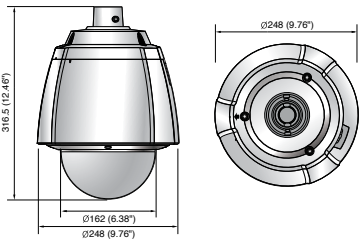

SCP-2270H

Specifications

	SCP-2270N/HN	SCP-2270P/HP
VIDEO		
Imaging Device	1/4" Super HAD CCDII	
Total Pixels	811(H) x 508(V)	795(H) x 596(V)
Effective Pixels	768(H) x 494(V)	752(H) x 582(V)
Scanning System	2 : 1 Interlace	
Synchronization	Internal / Line lock	
Frequency	H : 15.734KHz / V : 59.94Hz	H : 15.625KHz / V : 50Hz
Horizontal Resolution	Color : 600 TV lines	
Min. Illumination	Color : 0.2Lux @ F1.6, 0.0004 Lux (Sens-up, 512x) B/W : 0.02 Lux @ F1.6, 0.00004 Lux (Sens-up, 512x)	
S / N Ratio	52dB (AGC off, Weight on)	
Video Output	CVBS : 1.0 Vp-p / 75Ω composite	
LENS		
Focal Length (Zoom Ratio)	3.5 ~ 129.5mm (Optical 37x)	
Max. Aperture Ratio	1:1.6 (Wide) ~ 3.9 (Tele)	
Angular Field of View	H : 55.5°(Wide) ~ 1.59°(Tele) / V : 42.5°(Wide) ~ 1.19°(Tele)	
Min. Object Distance	1.8m	
Focus Control	Auto / Manual / One AF	
Zoom Movement Speed	2.8 sec	
PAN / TILT		
Pan Range	360° Endless	
Pan Speed	Preset : 600°/sec / Manual : 0.024°/sec ~ 120°/sec (Proportional zoom ratio)	
Tilt Range	-5° ~ 185°	
Tilt Speed	Preset : 600°/sec / Manual : 0.024°/sec ~ 120°/sec (Proportional zoom ratio)	
Preset	255	
Preset Accuracy	±0.1°	
Auto Tracking	Built-in	
OPERATIONAL		
On Screen Display	English, Japanese, Spanish, French, Portuguese, Taiwanese, Korean	English, French, German, Spanish, Italian, Chinese, Russian, Polish, Czech, Turkish, Portuguese
Camera Title	Off / On (Displayed 12 characters)	
Day & Night	Auto (ICR) / External / Color / B/W	
Backlight Compensation	BLC / HLC / Off	
Contrast Enhancement	SSDR (Off / On)	
Digital Noise Reduction	SSNRIII (Off / On)	
Digital Image Stabilization	Off / On	
Motion Detection	Off / On (8 programmable zones)	
Privacy Masking	Off / On (12 programmable zones)	
Sens-up (Frame Integration)	2x ~ 512x	
Gain Control	Off / Low / High	
White Balance	ATW / Outdoor / Indoor / Manual / AWC (1,700K° ~ 11,000K°)	
Electronic Shutter Speed	1/60 ~ 1/120,000 sec	1/50 ~ 1/120,000 sec
Digital Zoom	Off / On (2x ~ 16x)	
Digital Flip	Off / On	
Schedule	Day / Time	
Alarm	8 In 3 Out	
Communication	Coaxial Control (SPC-300 Compatible), RS-485	
Protocol	Coax : Pelco-C (Coaxitron), RS-485 : Samsung-T, Samsung-E, Pelco-D, Pelco-P, Vicon, Honeywell, Panasonic, Bosch, AD, GE	
ENVIRONMENTAL		
Operating Temperature / Humidity	-10°C ~ +50°C / 20 ~ 75% RH	
Ingress Protection	IP66 : SCP-2270H	
ELECTRICAL		
Input Voltage / Current	24VAC±10%	
Power Consumption	Max. 13W : SCP-2270, Max. 13W / 58W (Fan & Heater) : SCP-2270H	
MECHANICAL		
Color / Material	Ivory, Aluminum, Plastic (Dome Cover : Clear)	
Dimensions (WxH)	Ø155 x 243.4mm : SCP-2270, Ø248 x 316.5mm : SCP-2270H	
Weight	2Kg : SCP-2270, 4.5Kg : SCP-2270H	

The Eco mark represents Samsung Techwin's will to create environment-friendly products, and indicates that the product satisfies the EU RoHS Directive.

Design and specifications are subject to change without notice.

SAMSUNG TECHWIN CO., LTD.