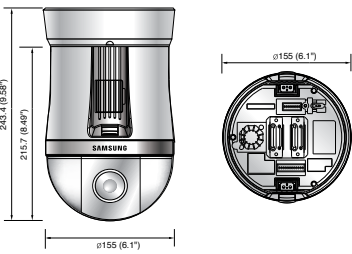

Dimensions

Unit : mm (inch)

SCP-2270