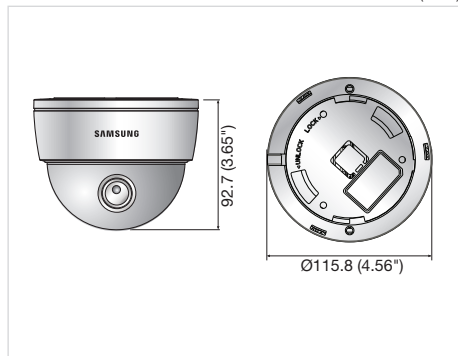

Dimensions

Unit : mm (inch)

The Eco mark represents Samsung Techwin's will to create environment-friendly products, and indicates that the product satisfies the EU RoHS Directive.

Design and specifications are subject to change without notice.

■ DISTRIBUTED BY

SAMSUNG TECHWIN CO., LTD. 701, Sampyeong-dong, Bundang-gu, Seongnam-si, Gyeonggi-do Korea 463-400
Tel : +82-70-7147-8741~8749, 8752~8760 Fax : +82-31-8018-3745 www.samsungsecurity.com www.samsungcctv.com

SAMSUNG TECHWIN EUROPE LTD.
2st floor No5, The Height, Brookland, Weybridge, Surrey, U.K.
KT13 0NY
Tel : +44-1932-82-6700 Fax : +44 1932 82 6701

SAMSUNG TECHWIN