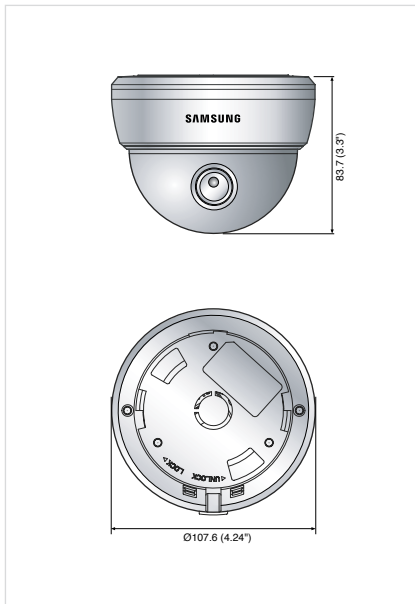

Dimensions

Unit : mm (inch)

The Eco mark represents Samsung Techwin's will to create environment-friendly products, and indicates that the product satisfies the EU RoHS Directive.

Design and specifications are subject to change without notice.

SAMSUNG TECHWIN CO., LTD.

145-3, Sangdaewon 1-dong, Jungwon-gu, Seongnam-si, Gyeonggi-do Korea 462-703
Tel : +82-31-740-8151-8 Fax : +82-31-740-8145
www.samsungcctv.com www.samsungsecurity.com

■ DISTRIBUTED BY