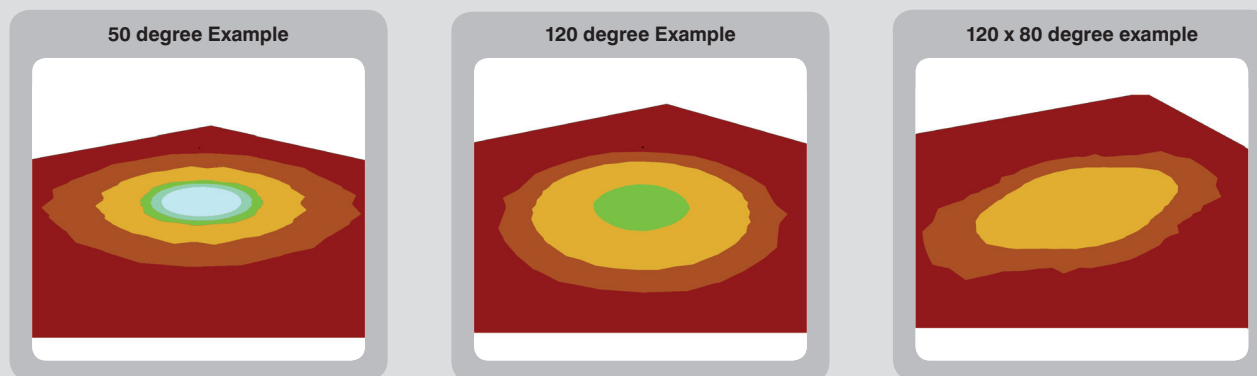

POWER SUPPLY

<i>Input:</i>	Universal 100-240V AC auto-sensing
<i>Output:</i>	15W max
<i>Temperature:</i>	-50 to +50°C (-58 to 122°F)
<i>Weight:</i>	1.1kg
<i>Dimensions:</i>	300mm x 80mm x 55mm 12" x 3" x 2" approx

Standard PSU (included)

Adjustable photocell
Adjustable power output
Telemetry Control

Alternative PSU Options include: PRO and PRO-IQ intelligent range of power supplies with multi function options including remote dimming.

Lumen output depends upon final lens selection. Lumen output shown based on average between 10 and 50 degree angles.

Cool White as standard - Warm White options available. CRI published reflects range between Cool and Warm White.

BRACKETRY

Wall, Top Stub and Hockey bracket options available. Contact Raytec

5 YEAR WARRANTY

All Raytec LED illuminators are provided with a 5 year warranty.

Raytec LED illuminators provide guaranteed long life!

PHOTOMETRIC DIAGRAMS (Full photometry available)

Notes: Height 5m. Maintenance factor 0.85. 120 x 80 degree unit read (H) as left to right plan view and vertical (V) front to back

PART CODES - FIXED ILLUMINATION

UBF-8-50	RAYLUX URBAN UBF-8, 15W Max, 50 degree, White-Light, inc PSU
UBF-8-120	RAYLUX URBAN UBF-8, 15W Max, 120 degree, White-Light, inc PSU
UBF-8-120H-80V	RAYLUX URBAN UBF-8, 15W Max, 120 Horizontal x 80 Vertical, White-Light, inc PSU

Europe / Middle East: Tel: +44 (0) 1670 520055
Americas (Toll Free): Tel: +1 888 505 8335

Email: sales@rayteccctv.com
Email: ussales@rayteccctv.com
Web: www.rayteccctv.com