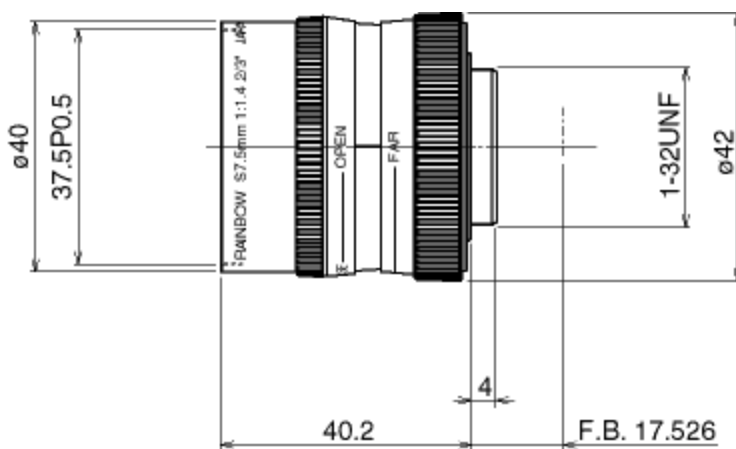

## Fixed Focal Length

### S75WI

**2/3" 7.5mm Manual Iris, C-mount**

*Compatible with 2/3", 1/2", 1/3" & 1/4" Cameras*

<b>Focal Length:</b>	7.5mm
<b>Maximum Relative Aperture:</b>	1:1.4
<b>Iris:</b>	F1.4~Close
<b>Mount:</b>	C-mount
<b>Minimum Object Distance:</b>	0.2m (from front vertex)
<b>Angular Field of View:</b>	<p><b>2/3"</b>: 60.8° x 47.5°</p> <p><b>1/2"</b>: 46.2° x 35.5°</p> <p><b>1/3"</b>: 35.5° x 27.0°</p> <p><b>1/4"</b>: 27.0° x 6.2°</p>
<b>Optical Back Focal Distance:</b>	14.0mm (in air)
<b>Operation:</b>	<b>Focus:</b> Manual <b>Iris:</b> Manual
<b>Operation Temp:</b>	-10 ~ +50°C (+14 ~ 122°F)
<b>Filter Size:</b>	37.5mm P0.5
<b>Weight:</b>	Approx. 70g (2.5oz)