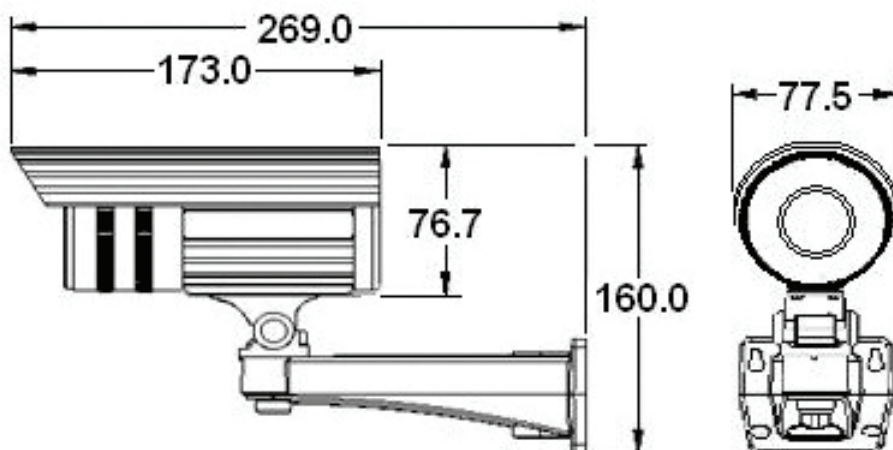

P E C A N

Professional CCTV Products

PCM69L **Bullet Camera** Colour/Mono with IR LEDs

- 1/3" Sony Super HAD II CCD
- 540 TVL resolution
- IP66 weather-resistant
- Easy plug and play installation
- 850nm infra-red LED light to 25m (in ideal conditions - clear, dry, total darkness)
- Full OSD (On Screen Display) with easy access controls under rear panel of camera
- Electronic software colour/mono control
- 2nd video output under rear panel
- 4-9mm varifocal DC auto iris lens with external focus controls under rear panel
- 12v DC power consumption - 100 mA/400 mA (IR on)
- Full cable management system - integral bracket
- Recommended power supply - PSU1210R

APPLICATIONS

Ideal for installation in modern offices, hotels, retail outlets, shopping malls and any other prestige locations.

☎ 01279 419913
www.pecancctv.co.uk

PCM69L Dimensions (mm)

Technical data

Pick-up device	1/3" Sony Super HAD II CCD
Effective pixels	NTSC 510(H)*492(V) PAL 500(H)*582(V)
Sync system	Internal
Resolution	540 TVL
Minimum illumination	0.1 lux @ F1.2/0.0 lux (IR on)
S/N	More than 48 dB
Electronic shutter	NTSC 1/60-1/100,000 PAL 1/50-1/100,000
Flickerless mode	On/off
Lens mount	4-9mm DC auto iris lens
Gamma	0.45
White balance	Auto (ATW, AWB, fixed, manual)
AGC	High/low (6 dB-40 dB)
BLC	On/off (64 seg.)
Motion detection	On/off (64 seg.)
Day & night	Colour, B/W, auto (level adjust)
Video output	1 Vp-p/75 Ohm
IR distance	25m in ideal conditions
Power supply	12v DC
Power consumption	100 mA/400mA (IR on)
Operating temperature	-10°C-50°C