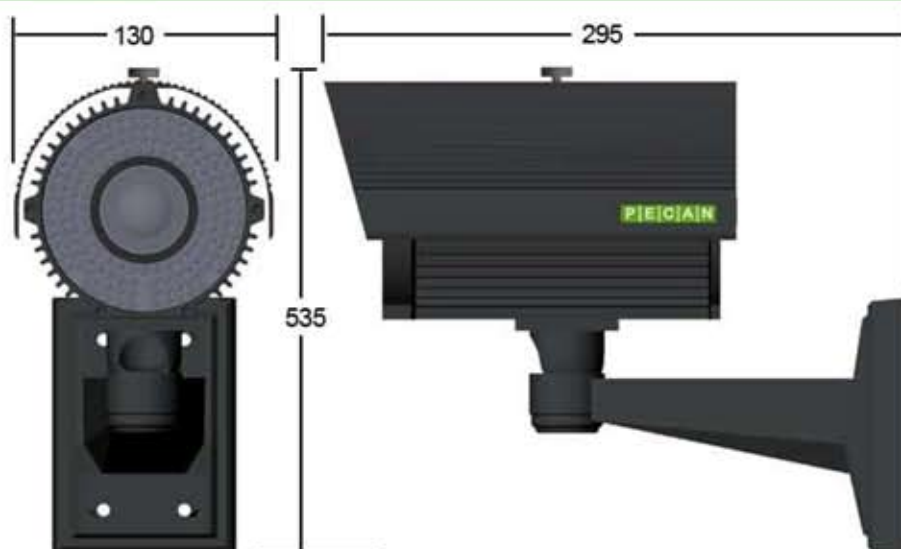

PECAN

Professional CCTV Products

PC130HLT **IR Bullet Camera** True Day/Night 580 TVL

- 1/3" Sony Super HAD CCD
- High Resolution True Day/Night Colour/Mono Operation
- Full OSD ~ On Screen Display set-up controls
- IP66 weather-proof exterior housing
- Easy to adjust focus and zoom (without tools)
- 70 IR LEDs (56pcs std LED and 14pcs surfacemount giving >80m coverage)
- Cable fully managed inside bracket to allow camera orientation without damage
- DC-controlled Auto Iris circuit
- IR-corrected Varifocal lens (f: 5-50mm)
- Automatic switching for 12v DC or 24v AC input

APPLICATIONS

Suitable for a wide variety of applications. The imposing and powerful PC130HLT camera is ideal for medium to long range applications in car parks and grounds of supermarkets, hotels and industrial and commercial premises.

☎ 01279 419913
www.pecancctv.co.uk

PC130HLT Dimensions (mm)

Technical data

Video output	Composite video 75 Ohms		
Lens f 5.0-50mm	Varifocal DC drive Auto Iris		
Weight	3.5 kg		
Mode	PAL colour/mono		
Resolution	580 TVL		
Sensitivity	0.0 (LEDs on)		
S/N ratio	>50dB (AGC off)		
Power (mA)	LEDs	On	Off
	12vDC	1000	400
	24vAC	340	100
Operating Temp./ Humidity	-10° ~ +50° / 30% ~ 80% RH		
Storage Temp. / Humidity	-20° ~ +60° / 20% ~ 90% RH		