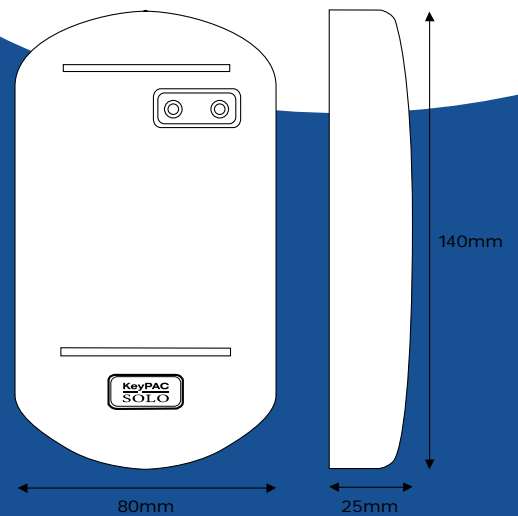

Dimensions

Part numbers

	Black	White
KeyPAC Solo (Standard) with 10 ID tokens	21326	21328
KeyPAC Solo (Standard) with 10 ID cards	21325	21327

Dimensions

Part numbers

	Steel
KeyPAC Solo (Vandal) with 10 ID tokens	21585
KeyPAC Solo (Vandal) with 10 ID cards	21586

Dimensions

Part numbers

	Black	White
KeyPAC Solo (Universal) with 10 ID Tokens	21581	21582
KeyPAC Solo (Universal) with 10 ID Cards	21583	21584
KeyPAC Token	20250	
KeyPAC Cards	21030	