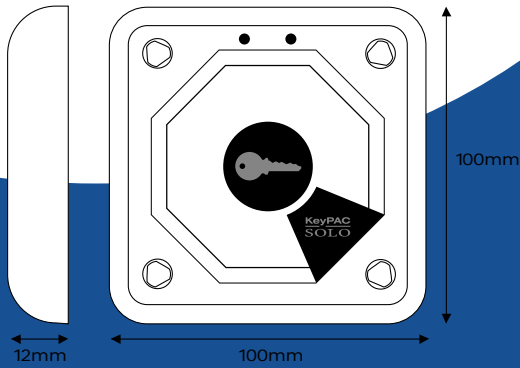

KeyPAC Solo Standard

The KeyPAC Solo™ (Standard) has an attractively styled ABS housing with dual LEDs and is available in black or white. The screw heads are covered by a 'clip-in' decor panel which can be easily replaced if the front of the reader becomes damaged.

Dimensions

Part numbers

	Black	White
KeyPAC Solo (Standard) with 10 ID tokens	21326	21328
KeyPAC Solo (Standard) with 10 ID cards	21325	21327

Dimensions

Part numbers

	Steel
KeyPAC Solo (Vandal) with 10 ID tokens	21585
KeyPAC Solo (Vandal) with 10 ID cards	21586