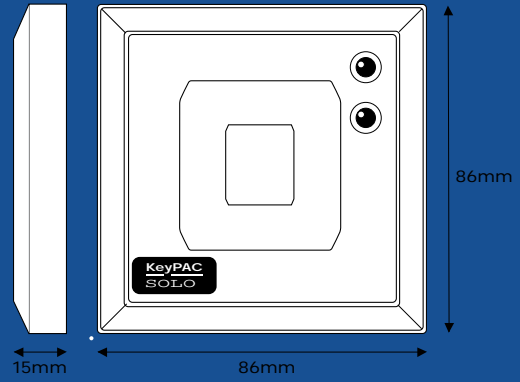

Dimensions

Part numbers

	Black	White
KeyPAC Solo (Standard) with 10 ID tokens	21326	21328
KeyPAC Solo (Standard) with 10 ID cards	21325	21327