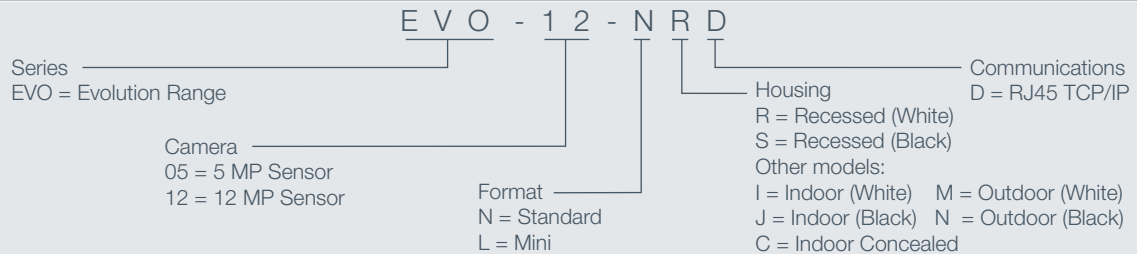

Frame Rate, Resolution & Storage Needs					
9.6 MP	3200 x 3000	12 fps	Constant bit rate settings	10 Mbits/s	24 hrs = 101 GB **
6 MP	2528 x 2376	14 fps	Constant bit rate settings	7.5 Mbits/s	24 hrs = 76 GB **
4 MP *	2080 x 1960	14 fps	Constant bit rate settings	5 Mbits/s	24 hrs = 51 GB **
2 MP	1472 x 1384	30 fps	Constant bit rate settings	3 Mbits/s	24 hrs = 31 GB **
1x Vcam (1 MP) with 9.6 MP stream	1280 x 768	11 fps	Constant bit rate settings	1.5 Mbits/s	24 hrs = 16 GB **
4x Vcam (1 MP) with 9.6 MP stream	1280 x 768	5 fps	Constant bit rate settings	6.0 Mbits/s	24 hrs = 64 GB **
1x Vcam (VGA) with 9.6 MP stream	640 x 480	12 fps	Constant bit rate settings	0.8 Mbits/s	24 hrs = 1 GB **
4x Vcam (VGA) with 9.6 MP stream	640 x 480	9 fps	Constant bit rate settings	3.2 Mbits/s	24 hrs = 4 GB **

* Factory default settings

** Based on the same scene with constant average light conditions

Note: Values for frame rate, size and bandwidth are approximate and are influenced by compression, quality settings, number of simultaneous viewers and the amount of detail as well as any movement in a scene.

Evolution 12

360° Indoor Camera - Recessed

The next step in 360° total situational awareness

Ordering

Dimensions

VALUES IN PARENTHESES ARE INCHES; ALL OTHERS ARE MILLIMETERS.

©2016 Oncam Global Group AG. All rights reserved.