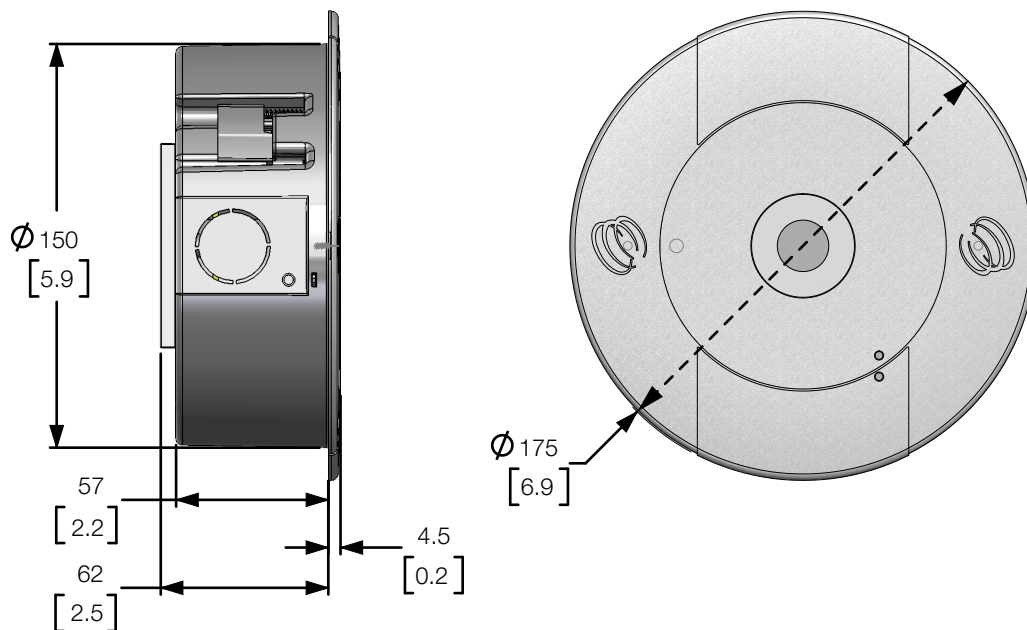

Evolution 12

360° Indoor Camera - Recessed

The next step in 360° total situational awareness

Ordering

Dimensions

VALUES IN PARENTHESES ARE INCHES; ALL OTHERS ARE MILLIMETERS.

©2016 Oncam Global Group AG. All rights reserved.