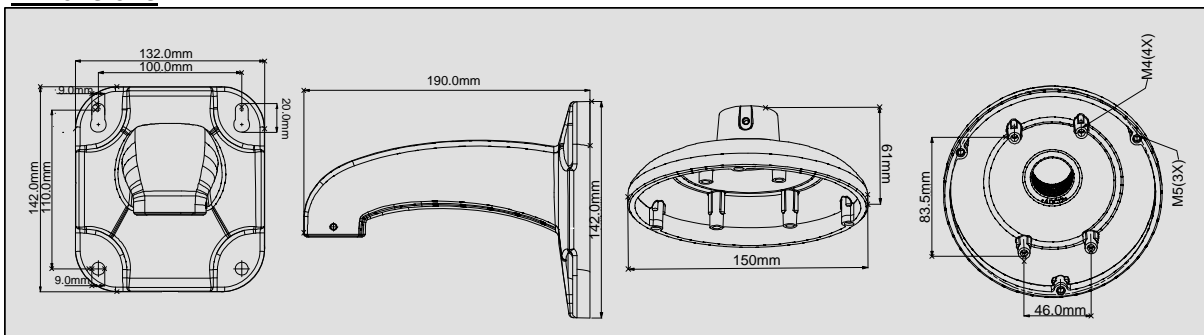

Specification

Features	
● Package Content: dome cap, wall mount bracket and conduit adaptor	
● Support up to 3 kg (6.61 lb, maximum)	
● Use with: NDR890 & SDF416U & SDF417U & SDF431U	
● Option: N/A	
Mechanical Specification	
Material	die-cast, aluminum, epoxy power painted
Color	white
Dimensions (W x H x D)	wall mount bracket: 142 x 132 x 190 mm (5.59" x 5.20" x 7.48") dome cap: 150 x 61 mm (5.91" x 2.40")
Weight (kg)	1.05 kg (2.31 lb)
Ordering information	
Model	SAB755
Shipping size	785 x 336 x 225 mm (30.91" x 13.23" x 8.86" / master carton, 10 units) 150 x 142 x 200 mm (5.91" x 5.59" x 7.87" / inner box, 1 unit)
Shipping weight	12.5 kg (27.53 lb, 10 units)/1.2kg (2.64 lb, 1 unit)

Dimensions

2009.6.17 version