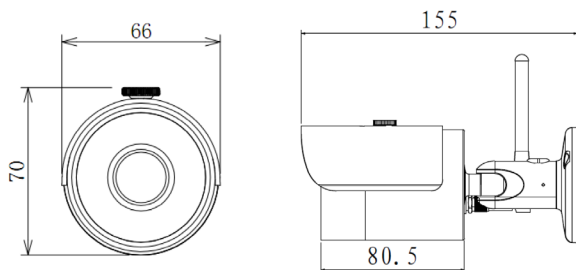

SMART LINE

Full HD 1080P Wi-Fi Outdoor IR Bullet Camera

LTV-IWCDM2 -SD6230L-F3.6

Main Features:

- H.264 & MJPEG dual-stream encoding
- Max. 25/30 fps @ 1080p (1920x1080)
- Day/Night (ICR)
- 3.6 mm fixed lens
- Max. IR LEDs Length 30 m
- IP66

Camera		
Image Sensor	1/3" Progressive scan CMOS	
Pixels	2048 x 1536	
Electronic Shutter Speed	Auto/Manual 1/3(4) ~ 1/10000	
Min. Illumination	Color: 0.01Lux/F1.6; 0Lux/F1.6 (IR on)	
S/N Ratio	More than 50dB	
Lens		
Focal Length	3.6 mm	
Lens Type	Fixed Lens	
FOV	72°	
Video		
Compression	H.264/MJPEG	
Resolution	1080P (1920 x 1080)/720P (1280 x 720)/D1 (704 x 576/704 x 480)/CIF (352 x 288/352 x 240)	
Frame Rate	Main Stream	1080P (1 ~ 25/30fps)
	Sub Stream	D1/CIF (1 ~ 25/30fps)
Bit Rate	H.264H: 16K ~ 8192Kbps	
Camera Features		
IR LEDs Length	Max. 30 m	
Day/Night	Auto (Electronic) / Color / B/W	
Backlight Compensation	BLC / HLC / DWDR	
White Balance	Auto/Manual	
Gain Control	Auto/Manual	
Noise Reduction	2D	
Privacy Masking	Up to 4 areas	
Network		
Ethernet	RJ-45 (10/100Base-T)	
Wi-Fi	Wi-Fi (IEEE802.11b/g/n)	
Protocol	IPv4/IPv6, HTTP, HTTPS, TCP/IP, UDP, UPnP, ICMP, IGMP, RTSP, RTP, SMTP, NTP, DHCP, DNS, PPPoE, DDNS, FTP, IP Filter, QoS	
Compatibility	ONVIF, CGI	
Smart Phone	iPhone, iPad, Android	
Miscellaneous		
Power Supply	12V DC	
Power Consumption	Max. 7 W	
Working Environment	-30°C ... +50°C, less than 95% RH	
Protection Class	IP66	
Dimensions	70 x 66 x 155 mm	
Weight	0,42 kg	