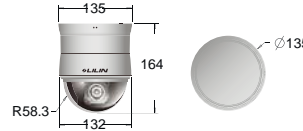

### Features

- 2.6X Optical Zoom Lens (2.8 ~ 7.3 mm) / 12X Optical Zoom Lens (3.8 ~ 45.6 mm)
- Privacy Masking Zone Function
- Higher Horizontal Resolution of 540 TV Lines
- Auto Focus Lens
- Horizontal Flip Function
- Auto Panning Function with Auto Scan or Seq. or Tours
- 360° Endless Panning
- Multi -Protocol
- 8 Languages (English / French / German / Spanish / Chinese / Portuguese / Russian / Polish)

### Dimensions 164 mm (H) x 135 mm (D)

(Unit:mm)