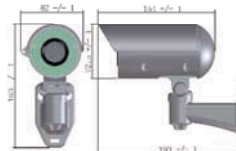

- HD megapixel CMOS image sensor
- True H.264 AVC/MPEG-4 part 10 real-time video compression
- H.264 and Motion JPEG multi-profile video streaming
- High efficiency IR LED, radiant distance up to 16m
- Day and night function with mechanical IR cut filter
- Aluminum housing with IP66 rating
- Perfect solution for day/night applications
- Onvif supported

Dimensions Body: 82mm(W) x 72.5mm(H) x 154mm(D)

Bracket: 101mm(L)
(Unit:mm)

IP CAMERA SERIES		
Outdoor HD CMOS D/N IR IP Camera		
Model	IPR712S4.3	IPR712S6
Lens	Focal Length	4.3mm
	Iris	F1.8
	Angle of View	49.8°(H) , 36.8°(V) , 63.6°(D)
Pick Up Element	1/4" Progressive scan CMOS sensor	
Effective Pixel	1280(H) x 800(V) = 1,024,000(pixel)	
Chip Size	3.88mm(H) x 2.43mm(V)	
Scanning System	Progressive Scan	
Infrared Cut Filter	Auto / Schedule / Day (Color) / Night (Mono)	
Min. Illumination	Color : 3 Lux at F1.8, Mono : 0.6 Lux at F1.8 / 0 Lux with IR	
White Balance	Auto / Tungsten / Indoor / Fluorescents1 / Fluorescents2 / Outdoor1 / Outdoor2	
Back Light Compensation	Auto	
Electronic Shutter	1/30(25)s ~ 1/20,000s	
IP Rating	IP66	
Infrared LED	Peak Wavelength	850nm
	Beam Spread	30°
	Radiant Distance	16M
Operating Temperature	-10°C ~ +50°C (14°F ~ 122°F)	
Dimension	Body : 82mm(W) x 72.5mm(H) x 154mm(D) / Bracket : 101mm(L)	
Weight	600g	
Power Input Voltage	DC12V ±10%	
Power Consumption	10W	
Peripheral Products	IJ1748D 17W (PoE Injector) SL1212D 12W (PoE Splitter)	