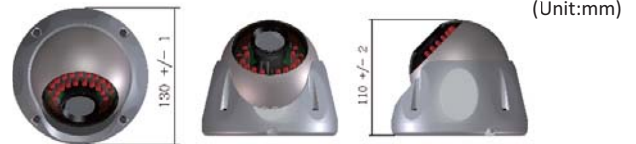

NETWORK PRODUCTS

IPR312SX

Outdoor HD CMOS D/N VR Dome IR IP Camera

 **LILIN.**

IPR312SX

Network Products
CMOS Megapixel IP Camera

Outdoor HD CMOS D/N VR Dome IR IP Camera

Features

- HD megapixel CMOS image sensor
- True H.264 AVC/MPEG-4 part 10 real-time video compression
- H.264 and Motion JPEG multi-profile video streaming
- High efficiency IR LED, radiant distance up to 16m
- Innovatory external adjustment with waterproof for zoom and focus of Vari-Focal lens
- Aluminum housing with IP66 rating
- Perfect solution for Day/Night applications
- Onvif supported

Dimensions $\varnothing 130 \times 110\text{mm}$

IP CAMERA SERIES			
Outdoor HD CMOS D/N VR Dome IR IP Camera			
Model	IPR312SX3		
Lens	Focal Length	3 ~ 9mm	
	Iris	F1.2	
	Angle of View	H	62.3° ~ 21.2°
		V	45.8° ~ 15.9°
D		79.7° ~ 26.5°	
Pick Up Element	1/4" Progressive scan CMOS sensor		
Effective Pixel	1280(H) x 800(V) = 1,024,000(pixel)		
Chip Size	3.88mm(H) x 2.43mm(V)		
Scanning System	Progressive Scan		
Infrared Cut Filter	Auto / Schedule / Day (Color) / Night (Mono)		
Min. Illumination	Color : 2 Lux at F1.2, Mono : 0.4 Lux at F1.2 / 0 Lux with IR		
White Balance	Auto / Tungsten / Indoor / Fluorescents1 / Fluorescents2 / Outdoor1 / Outdoor2		
Back Light Compensation	Auto		
Electronic Shutter	1/30(25)s ~ 1/20000s		
IP Rating	IP66		
Window	$\varnothing 78$ Heat Resistant Glass		
Infrared LED	Peak Wavelength	850nm	
	Beam Spread	30°	
	Radiant Distance	16M	
Operating Temperature	-10°C ~ +50°C (14°F ~ 122°F)		
Dimension	$\varnothing 130 \times 110\text{mm}$		
Weight	1000g		
Power Input Voltage	DC12V $\pm 10\%$		
Power Consumption	9W		
Peripheral Products	IJ1748D 17W (PoE Injector) SL1212D 12W (PoE Splitter)		