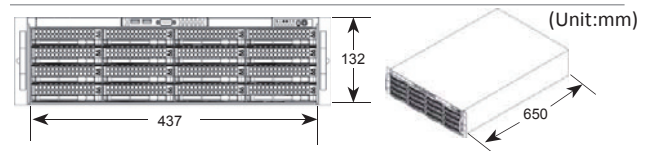

Dimensions 132 x 437 x 650mm

CMX 72CH Recorder	
Model No	CMX1072
Network Video Support	LILIN IP camera, LILIN IP speed dome, LILIN DVR/NVR, CMX live server
Network Video Input	Up to 72 channels at 1080P/3M/5M
Network Video Format	H.264 / MJPEG
Max Network Throughput	Max. 500 Mbps download and 500 Mbps upload speed
RAID Support	Hot-swap 3.5" SATA HDDx16
Recording	
Schedule	7 days x 24 hrs time table, recording mode configurable
Recording Mode	
Recording Mode	Alarm, motion, schedule, and manual
Recording Speed	Max 5MP 12 FPS, 3MP 15 FPS, 2MP at 30 FPS, and ROI recording supported
Recording Resolution	2592x1944, 2048x1536, 1920x1080, 1280x1024, 1280x768, (720x480 / 720x576), 320x240
Alarm Recording	Face detection, audio detection, tamper, motion, DI alarm detection, and ANPR (optional)
Audio Recording	Yes
Circular Recording	Yes / size customizable
Limited Recording	Yes / days customizable
Video Archiving	Yes
Low Bitrate Recording	Yes
Remote Network RAID	Yes
Playback	
Search	Date, time, event, POS SmartSearch, motion SmartSearch, plate search (optional)
Resolution	22592x1944, 2048x1536, 1920x1080, 1280x1024, 1280x768, (720x480 / 720x576), 320x240
Video Speed	Max. 2592x1944 at 12FPS, 2048x1536 at 15FPS, 1080P at 30FPS
Playback Speed	FR: 2X, 4X, 8X, 16X 32X / FF: 2X, 4X, 8X, 16X, 32X
Multi-Playback	FR: 2X, 4X, 8X, 16X 32X / FF: 2X, 4X, 8X, 16X, 32X
Remote CMX Live Video	Yes
Remote DVR/NVR Video	Yes
Video Input	
Support Quantity	Max. 72 channels
Camera Name	20 characters
Channel Editing	Mouse drag-n-drop
Digital Zoom	Yes, ePTZ supported
Grouping	User grouping authentication assignable for eMap, and CMX Software HD 3.6
Remote Monitoring	Yes
Video Output	
DisplayPort Output	x1 / max. 1080P
DVI Output DVI	DVI and VGA share same channel
TV Wall	Dual screen, max. 72 channels
Split Screen	4, 9, 16, 36
Dual Stream Technology	Multi-channel displays D1 and full screen displays 1080P/3M/5M resolution
Multi-Screen	Dual-screen