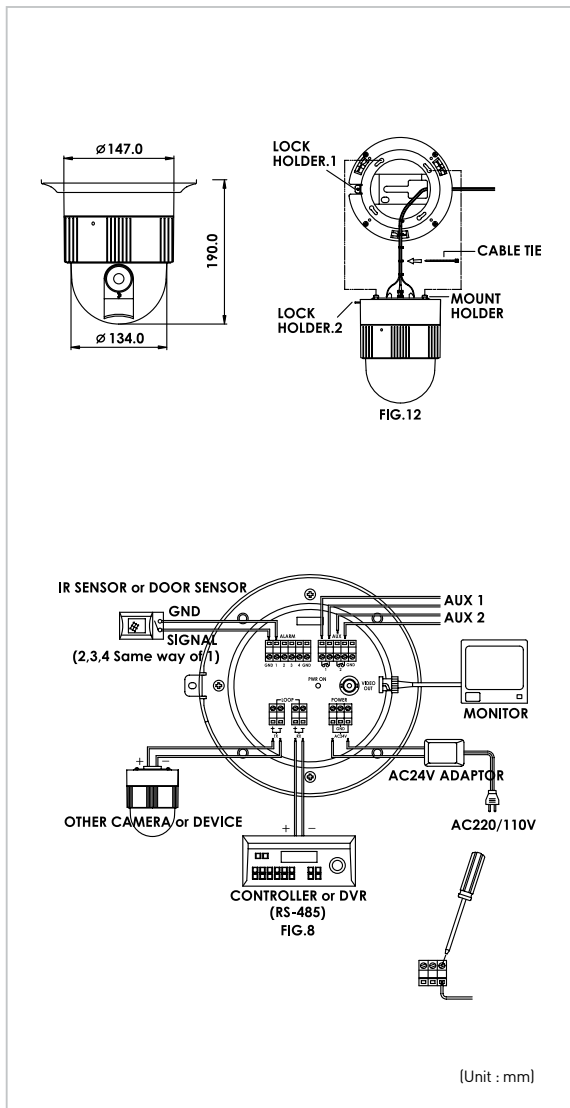

KD-S1811 (Indoor Type) | SPEED COLOR DOME CAMERA

■ Outward Appearance

■ Features

- Excellent interior design
- 18x optical zoom
- 1/4" SONY SUPER HAD CCD/Horizontal Resolution 480TV over and High Quality Image
- S/N Ratio 48dB over
- IP66 Based Waterproof Design
- Equipped with backlight compensation function (BLC)
- 64 Preset

■ Specifications

General Spec	KD-S1811	
	NTSC	PAL
CCD Type	1/4" Sony Super HAD CCD	
Total No. Pixels	811(H) × 508(V)	795(H) × 596(V)
Scanning System	525 Lines	625 Lines
Horizontal Resolution	480 TV Lines over	
Lens	Optical	18 × Optical Zoom
	Digital	12 × Digital Zoom
Sensitivity to Light	Normal Mode	1Lux[30 IRE]
	Night Mode	0.003Lux [Night mode]
PAN	Rotation Angle	360°
	Speed(Manual)	0.5° ~ +150° /sec(64steps)
	Speed(Preset)	300° /sec
Tilt	Rotation Angle	0° ~90°
	Speed(Manual)	0.5° ~ + 45° /sec(64steps)
	Speed(Preset)	200° /sec
Video Output	Composite Video Output 75ohm Terminated	
Wide Dynamic Range	On/Off/Auto	
S/N Ratio	0.48dB over	
Video Output	1.0Vp~p/75 Ohm Composite	
Operating Temperature	-10°C ~ +50°C	
Voltage	AC24V 60/50Hz 850mA	
Power Consumption	20W	
Dimension	147(∅) × 190mm(H)	
Weight	1.9kg	